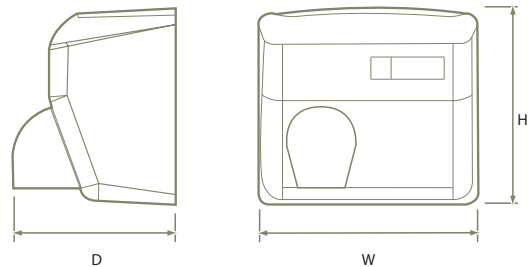

Chrome Shell

Specification...

Power: 2400W
Voltage: AC 220v / 50 Hz
Cover material: Steel
Brush Motor: 5500 r.p.m.
Power: 54 W
Temp: 80°c
Noise Level: 73 ± 3 db.
Drip Proof: IP23

Model	Colour	Weight	Dimensions (W x H x D)
HD-2400EA	White	11.5Kg	292 x 256 x 210 mm
HD-2400PA	Chrome	7.5Kg	284 x 248 x 202 mm