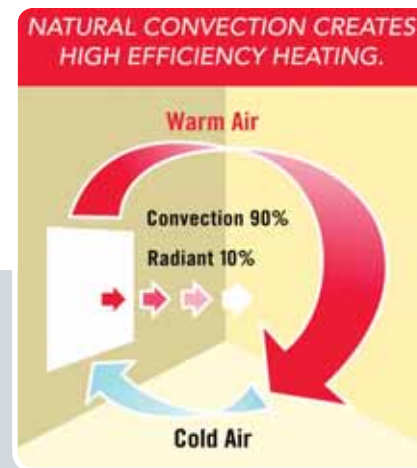

## Advantages:

- Unobtrusive and aesthetically pleasing, only 10mm thick.
- Very economical to run (400w/260w).
- Quick and easy to install.
- Can be painted to suit your decor using PVA or emulsion paint.