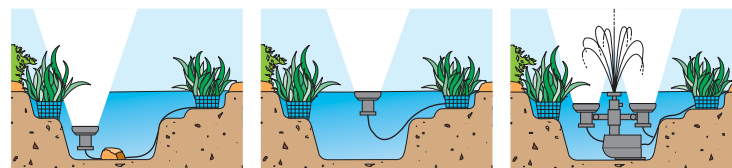

## aqua-glow LED pond lights

Powerful modern pond  
lights with very  
low running  
costs

Part number	Description	Product Bar Code	Pack Qty
3561	LED Pond Light 3 Lamp Set	50 10646 04346 5	2

LED lights are becoming increasingly fashionable in home and garden design. LED (light emitting diode) lights emit a very powerful distinctive clear and direct light to illuminate the pond or fountain. Hozelock Cyprio's new LED lights are based on the successful design of our current Aqua-Glow lights so they can either sink to the bottom of the pond, float on the surface or attach to the Cascade fountain pump to light up a fountain.

Each pond light includes 10 LEDs for maximum light output. The three lamp LED light set works off a 12-volt supply for easy DIY installation and uses a mere 2.85 watts, which means the running cost is extremely low.

### 1 Authentic granite sphere pebble water feature

The sight and sound of water trickling over natural pink granite is very relaxing. The granite sphere has been hollowed out to reduce its weight to simplify installation. A specifically designed plastic insert evenly distributes water over the sphere and comes with hose (Ø12mm) attached to it. This hose simply push fits over the pump's outlet. Includes a Cascade 700LV pump.

### 2 Low voltage glowing sphere water feature

During the day, the sphere resembles attractive pink granite while at night a single pond light (inside the sphere) makes it glow in the dark. Includes a Cascade 700LV pump, single pond light, 60VA transformer and 7.5m of LV cable.