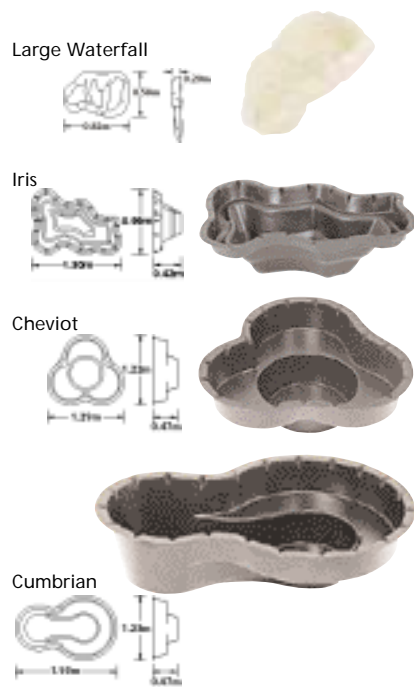

pond liners

Pond Liner Rolls

Lifetime guarantee. Made from 0.5mm thick PVC. Highly resistant to UV light, heat and cold. Available in 4 widths - 2m, 4m, 6m, and 8m. A self contained merchandising stand is available, suitable for both indoor and outdoor display.

Aqualin 15 Pre-packed Liners

This range of pre-packed liners is also available, to aid compact merchandising and customer self selection. These liners come with a 15 year guarantee and full installation instructions. They range from 2.5m x 2m (8'2" x 6'6") up to 6m x 4.5m (19'7" x 14'9").

Pond liner repair kit

A pond liner repair kit, suitable for use with synthetic plastic liners completes the range.

pre-formed ponds

20 year guarantee due to use of high quality HDPE. Resistant to UV light, frost, stones and roots.

Cumbrian - 3944

480 litres (105 gallons)

A naturally curved, larger pond

All our ponds are deep enough to accommodate submersible pumps.

Waterfall - 3949

Made from high quality HDPE, they have a ten year guarantee.