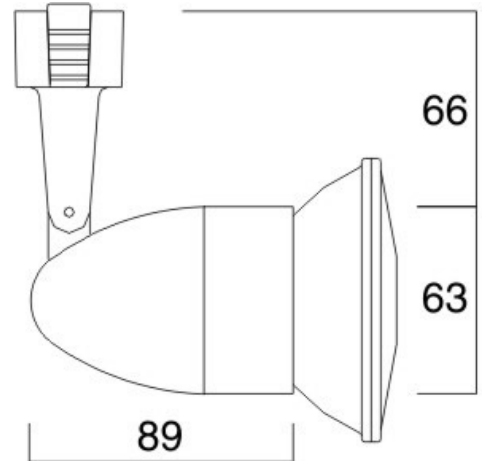

TECHNICAL SPECIFICATION

Technical Data

Cut out dia. (mm)	0
IP Rating	20
Weight (kgs)	0.14
Input Voltage(V)	240V
Dimming	Suitable for Dimming

MATERIALS

Body	Diecast Aluminium
Stem	Diecast Aluminium
Lampholder	Ceramic
Wiring	PTFE coated
Finish	Powder Coated

LAMP DATA

Lamp Type	Lamp Cap	No.	Lamp Watts	Lamp Current	Lamp Lumens	Lamp Life
PAR30	E27	1	75	0.3		2500
PAR30		1	100	0.4		2500