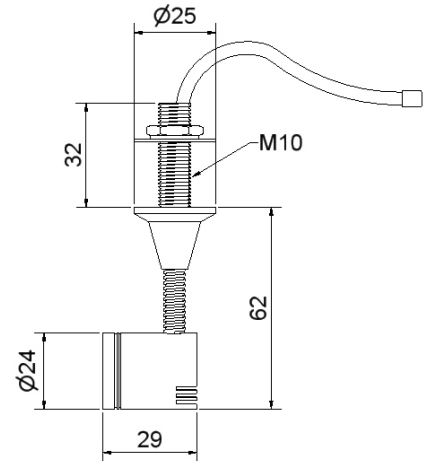

O'Driscoll**product data sheet****T4010115NW-AB****Description**

This discreet LED spotlight is ideal for retail and display applications, featuring a flexible stem and brushed aluminium finish.

APPLICATIONS

Ease of installation

Quick fit ceiling retention springs and plug and play wiring connection.

Lamp description

High Output LED.

TECHNICAL SPECIFICATION

Technical Data

Cut out dia. (mm)	11
IP Rating	20
Weight (kgs)	0.10
Input Voltage(V)	350mA
Dimming	Not suitable for dimming

MATERIALS

Body	Aluminium
Stem	Steel
Base	Aluminium

LAMP DATA

Lamp Type	Lamp Cap	No.	Lamp Watts	Lamp Current	Lamp Lumens	Lamp Life
LED - Neutral White	N/A	1	1		68	50000