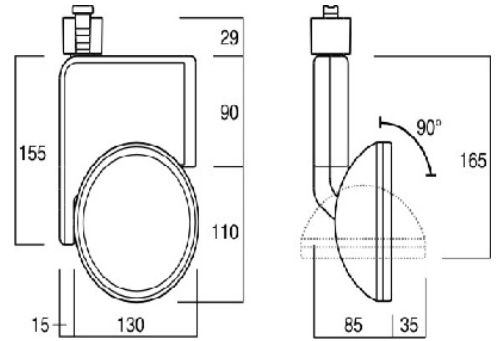

#### Ease of installation

Easy installation and removal from track. The adaptor locks the spotlight positively to the track, and on the standard version incorporates a switch for individual switching. Surface spotlights are pre-wired to a 10A terminal block. Integral control gear simplifies wiring and installation.

### Technical Data

Cut out dia. (mm)	0
IP Rating	20
Weight (kgs)	0.96
Input Voltage(V)	240V
Dimming	Not Suitable for Dimming