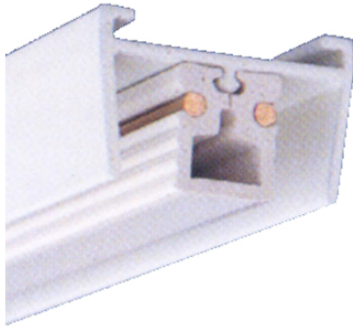

MarkTrack 12V**product data sheet****TLV4A****Description**

12V 25A track which can be used with a wide range of miniature spotlights. Supplied complete with fixing kit, live-end and dead-end.

APPLICATIONS

Ideal for highlighting and general lighting in retail, commercial and domestic applications. Particularly suitable where flexibility is necessary in installations such as shops, art galleries and exhibitions, and where unobtrusive miniature spotlights are required.

SALES FEATURES**Comprehensive range**

Two lengths (1200mm and 2400mm); pendant kits. White & black only

Quality

Robust track section prevents twisting when suspended. Fits flush to the ceiling. F-marked: suitable for direct mounting on flammable surfaces. Guaranteed for five years.

Ease of installation

Supplied with twist-and-lock fixing plates.
Live-end is pre-wired to 1.2m twin PVC cable (4.0mm²).
Can be cut to the length required.
Comprehensive instructions

Lamp description

N/A

TECHNICAL SPECIFICATION