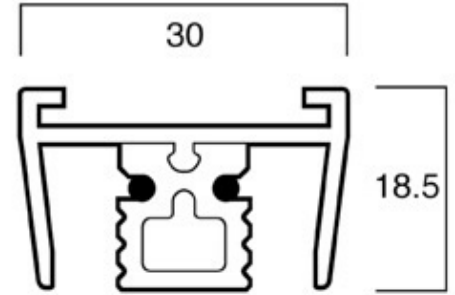

SALES FEATURES**Comprehensive range**

Two lengths (1200mm and 2400mm); pendant kits. White & black only

Quality

Robust track section prevents twisting when suspended. Fits flush to the ceiling. F-marked: suitable for direct mounting on flammable surfaces. Guaranteed for five years.

Ease of installation

Supplied with twist-and-lock fixing plates.
Live-end is pre-wired to 1.2m twin PVC cable (4.0mm²).
Can be cut to the length required.
Comprehensive instructions

Lamp description

N/A

TECHNICAL SPECIFICATION

Technical Data

| | |
|-------------------|----------------|
| Cut out dia. (mm) | 0 |
| IP Rating | 20 |
| Weight (kgs) | 0.80 |
| Input Voltage(V) | 240V |
| Dimming | Not Applicable |

MATERIALS

| | |
|---------------------|---|
| Track | Extruded PVC with extruded aluminium shroud |
| Finish | Powder Coated |
| Conductors | Copper (2.5mm ²) |
| Live-end & dead-end | Moulded Polycarbonate |
| Finish | Self coloured |
| Pre-wired Cable | PVC(4.0mm ²) |