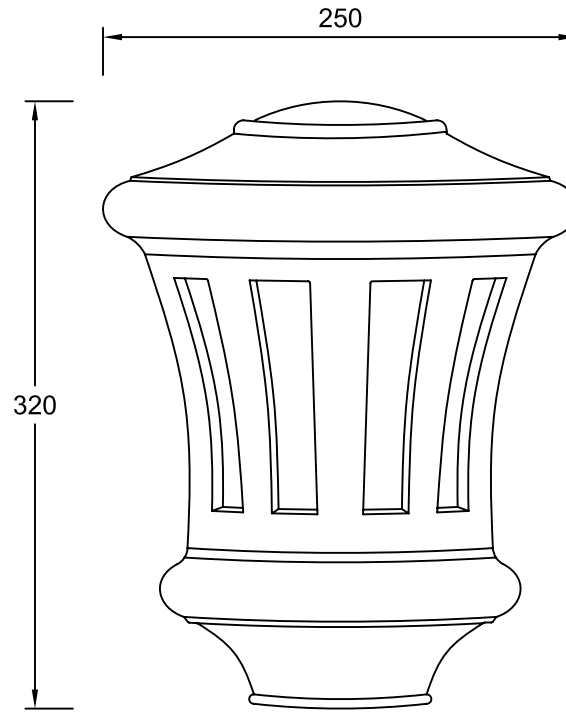

Bulkhead

VIEW A

Cover

Scale

Yes	✓
No	

Product code	JC9043
Description	IP44 Bulkhead c/w Decorative Natural Clay Cover
Instruction sheet	JCC
Packaging Details	