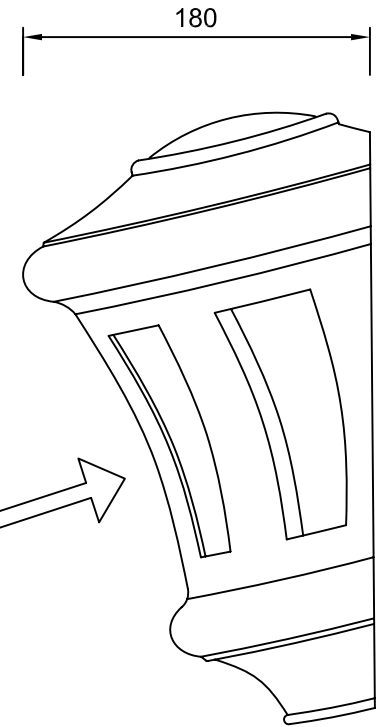

Bulkhead

VIEW A

Cover

Scale

Yes	✓
No	

Product code	JC9043
Description	IP44 Bulkhead c/w Decorative Natural Clay Cover
Instruction sheet	JCC
Packaging Details	