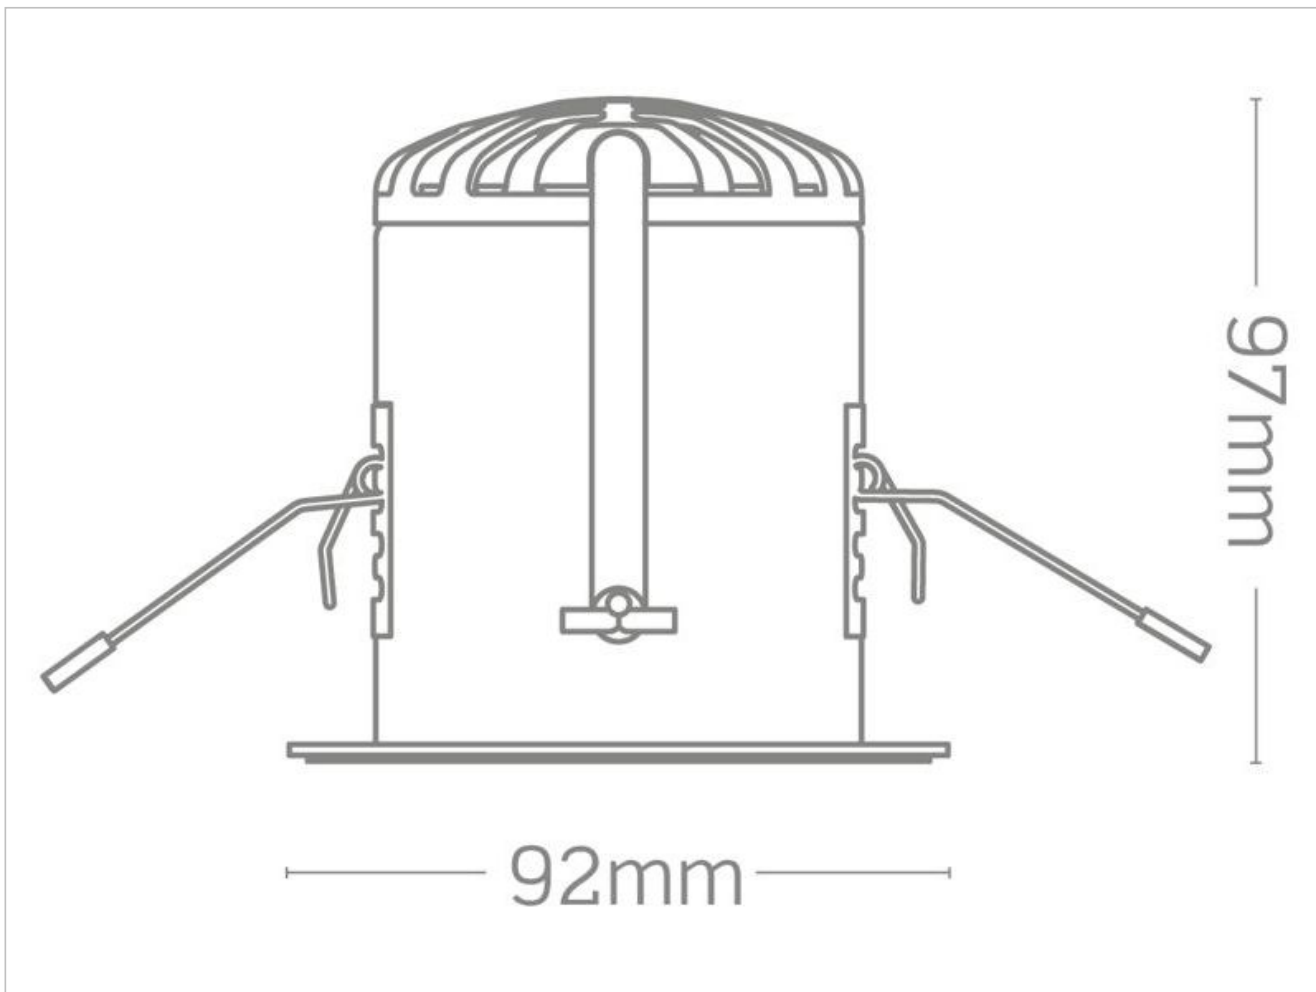

WEEE Symbol	yes
Certificate Of Conformity	Available on request
Accredited Members	LIA, ISO9001:2015, ISO14001:2015

Datasheet generated from <http://www.electrika.cloud> on 02 June 2017 13:28:11

JCC Lighting

Innovation Centre, Beeding Close, Southern Cross
Trading Estate, Bognor Regis, West Sussex, PO22 9TS
Company Registration Number: 03044848 | VAT Number: 918544112
T: 01243 838999 | F: 01243 838998 | sales@jcc.co.uk | www.jcc.co.uk