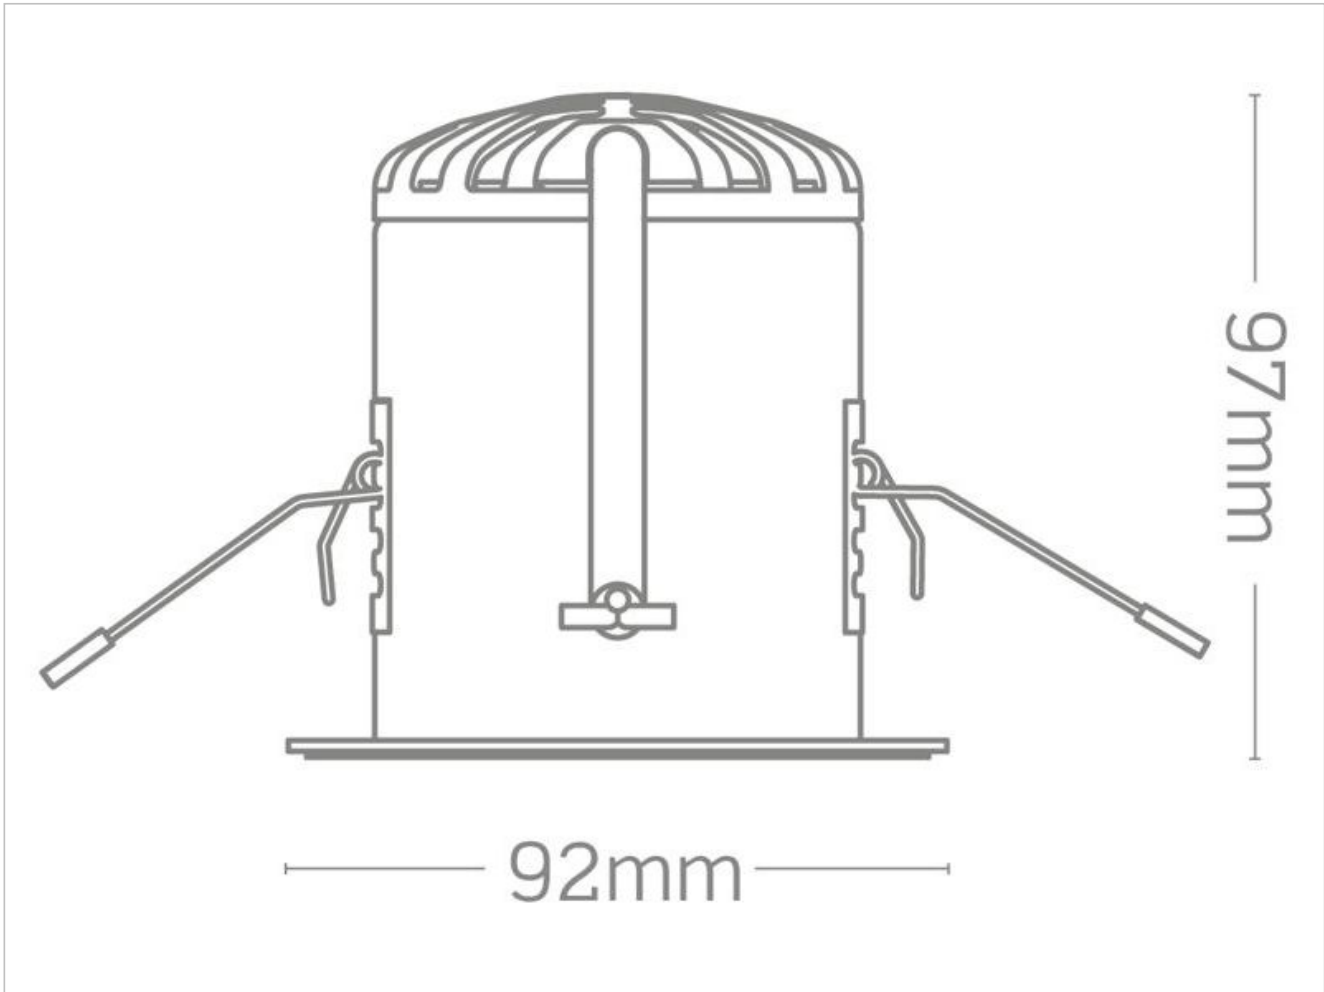

WEEE Symbol	yes
Certificate Of Conformity	Available on request
Accredited Members	LIA, ISO9001:2015, ISO14001:2015

Datasheet generated from <http://www.electrika.cloud> on 02 June 2017 13:28:22