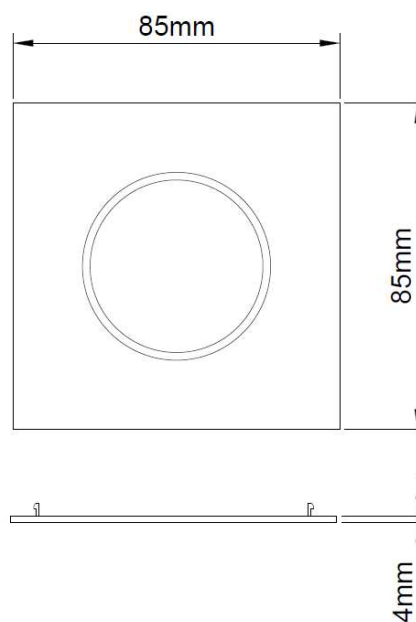

Product Specification

Product Code	Product Description	Wattage (W)	CCT (K)	Lumens (lm)	Beam Angle	CRI (Ra)	Energy Efficiency Class	Protection Class
KSRFRD387	Firebreak Qr Pro Select Baffle Dual Wattage 4CCT Downlight	6W	2700K	335	47°	>81	G	I
			3000K	350				
			4000K	370				
			6000K	355				
		8W	2700K	415				
			3000K	435				
			4000K	475				
			6000K	445				
Accessories								
KSRFRD352	FireBreak Qr Chrome Detachable Bezel							
KSRFRD353	FireBreak Qr Satin Chrome Detachable Bezel							
KSRFRD354	FireBreak Qr Brass Detachable Bezel							
KSRFRD355	FireBreak Qr Black Detachable Bezel							
KSRFRD356	FireBreak Qr Converter Plate White							
KSRFRD357	FireBreak Qr Converter Plate Chrome							
KSRFRD358	FireBreak Qr Converter Plate Satin Chrome							
KSRFRD367	FireBreak Qr Satin Brass Detachable Bezel							
KSRFRD368	FireBreak Qr Copper Detachable Bezel							
KSRFRD369	FireBreak Qr Antique Brass Detachable Bezel							
KSRFRD390	FireBreak Qr Square White Detachable Bezel							
KSRFRD391	FireBreak Qr Square Chrome Detachable Bezel							
KSRFRD392	FireBreak Qr Square Satin Chrome Detachable Bezel							
KSRFRD393	FireBreak Qr Square Black Detachable Bezel							
KSRFRD394	FireBreak Qr Square Satin Brass Detachable Bezel							

Product Dimensions

KSRFRD352-355 / KSRFRD367-369

KSRFRD390-394

KSR Lighting is constantly developing and improving its products. For this reason, all product descriptions in this data sheet are intended as a general guide, and KSR may change specifications from time to time in the interest of product development, without prior notification or public announcement. All descriptions in this data sheet present only general particulars of the goods to which they refer and shall not form part of any contract. Data in this guide has been obtained in controlled experimental conditions. However, KSR Lighting cannot accept any liability arising from the reliance on such data to the extent permitted.