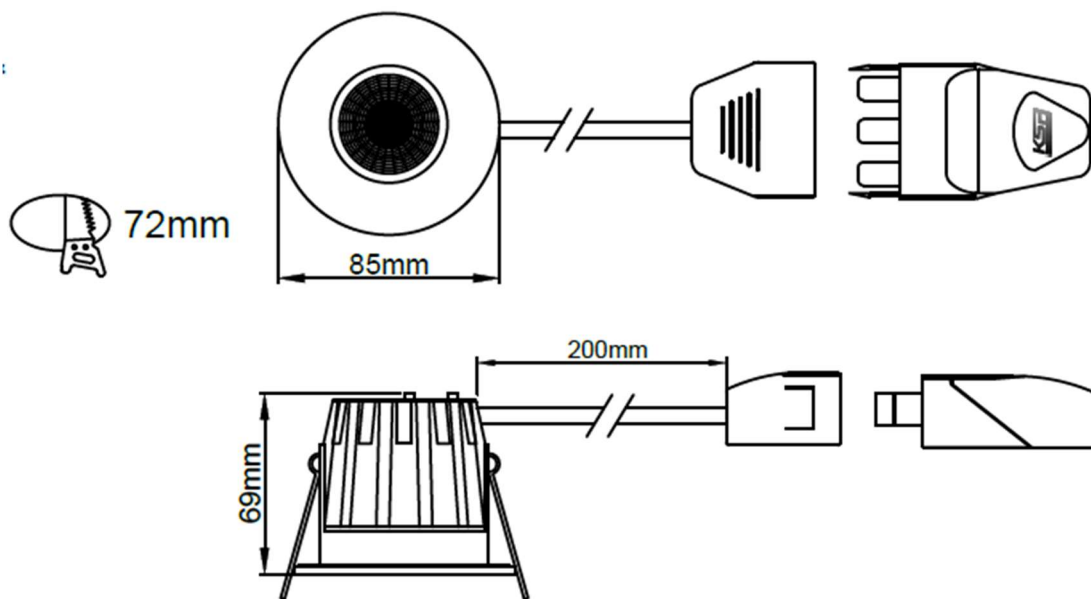

Product Specification

Product Code	Product Description	Wattage (W)	CCT (K)	Lumens (lm)	Beam Angle	CRI (Ra)	Energy Efficiency Class	Protection Class
KSRFRD387	Firebreak Qr Pro Select Baffle Dual Wattage 4CCT Downlight	6W	2700K	335	47°	>81	G	I
			3000K	350				
			4000K	370				
			6000K	355				
		8W	2700K	415				
			3000K	435				
			4000K	475				
			6000K	445				
Accessories								
KSRFRD352	FireBreak Qr Chrome Detachable Bezel							
KSRFRD353	FireBreak Qr Satin Chrome Detachable Bezel							
KSRFRD354	FireBreak Qr Brass Detachable Bezel							
KSRFRD355	FireBreak Qr Black Detachable Bezel							
KSRFRD356	FireBreak Qr Converter Plate White							
KSRFRD357	FireBreak Qr Converter Plate Chrome							
KSRFRD358	FireBreak Qr Converter Plate Satin Chrome							
KSRFRD367	FireBreak Qr Satin Brass Detachable Bezel							
KSRFRD368	FireBreak Qr Copper Detachable Bezel							
KSRFRD369	FireBreak Qr Antique Brass Detachable Bezel							
KSRFRD390	FireBreak Qr Square White Detachable Bezel							
KSRFRD391	FireBreak Qr Square Chrome Detachable Bezel							
KSRFRD392	FireBreak Qr Square Satin Chrome Detachable Bezel							
KSRFRD393	FireBreak Qr Square Black Detachable Bezel							
KSRFRD394	FireBreak Qr Square Satin Brass Detachable Bezel							

Product Dimensions

KSRFRD352-355 / KSRFRD367-369

KSRFRD390-394

KSR Lighting is constantly developing and improving its products. For this reason, all product descriptions in this data sheet are intended as a general guide, and KSR may change specifications from time to time in the interest of product development, without prior notification or public announcement. All descriptions in this data sheet present only general particulars of the goods to which they refer and shall not form part of any contract. Data in this guide has been obtained in controlled experimental conditions. However, KSR Lighting cannot accept any liability arising from the reliance on such data to the extent permitted.