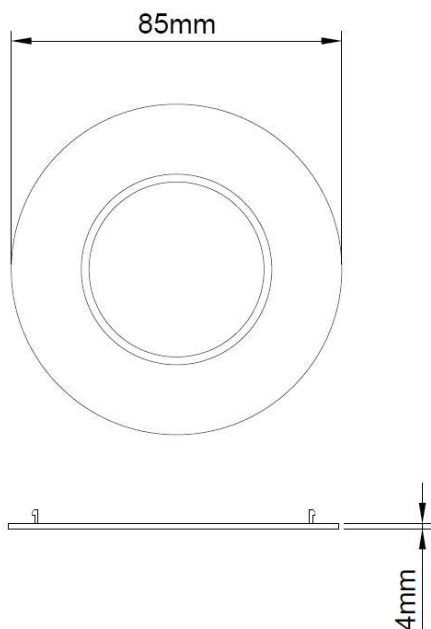

Product Specification

Product Code	Product Description	Wattage (W)	CCT (K)	Lumens (lm)	Beam Angle	CRI (Ra)	Energy Efficiency Class	Protection Class
KSRFRD387	Firebreak Qr Pro Select Baffle Dual Wattage 4CCT Downlight	6W	2700K	335	47°	>81	G	I
			3000K	350				
			4000K	370				
			6000K	355				
		8W	2700K	415				
			3000K	435				
			4000K	475				
			6000K	445				
Accessories								
KSRFRD352	FireBreak Qr Chrome Detachable Bezel							
KSRFRD353	FireBreak Qr Satin Chrome Detachable Bezel							
KSRFRD354	FireBreak Qr Brass Detachable Bezel							
KSRFRD355	FireBreak Qr Black Detachable Bezel							
KSRFRD356	FireBreak Qr Converter Plate White							
KSRFRD357	FireBreak Qr Converter Plate Chrome							
KSRFRD358	FireBreak Qr Converter Plate Satin Chrome							
KSRFRD367	FireBreak Qr Satin Brass Detachable Bezel							
KSRFRD368	FireBreak Qr Copper Detachable Bezel							
KSRFRD369	FireBreak Qr Antique Brass Detachable Bezel							
KSRFRD390	FireBreak Qr Square White Detachable Bezel							
KSRFRD391	FireBreak Qr Square Chrome Detachable Bezel							
KSRFRD392	FireBreak Qr Square Satin Chrome Detachable Bezel							
KSRFRD393	FireBreak Qr Square Black Detachable Bezel							
KSRFRD394	FireBreak Qr Square Satin Brass Detachable Bezel							

Product Dimensions

KSRFRD352-355 / KSRFRD367-369

KSRFRD390-394

KSR Lighting is constantly developing and improving its products. For this reason, all product descriptions in this data sheet are intended as a general guide, and KSR may change specifications from time to time in the interest of product development, without prior notification or public announcement. All descriptions in this data sheet present only general particulars of the goods to which they refer and shall not form part of any contract. Data in this guide has been obtained in controlled experimental conditions. However, KSR Lighting cannot accept any liability arising from the reliance on such data to the extent permitted.