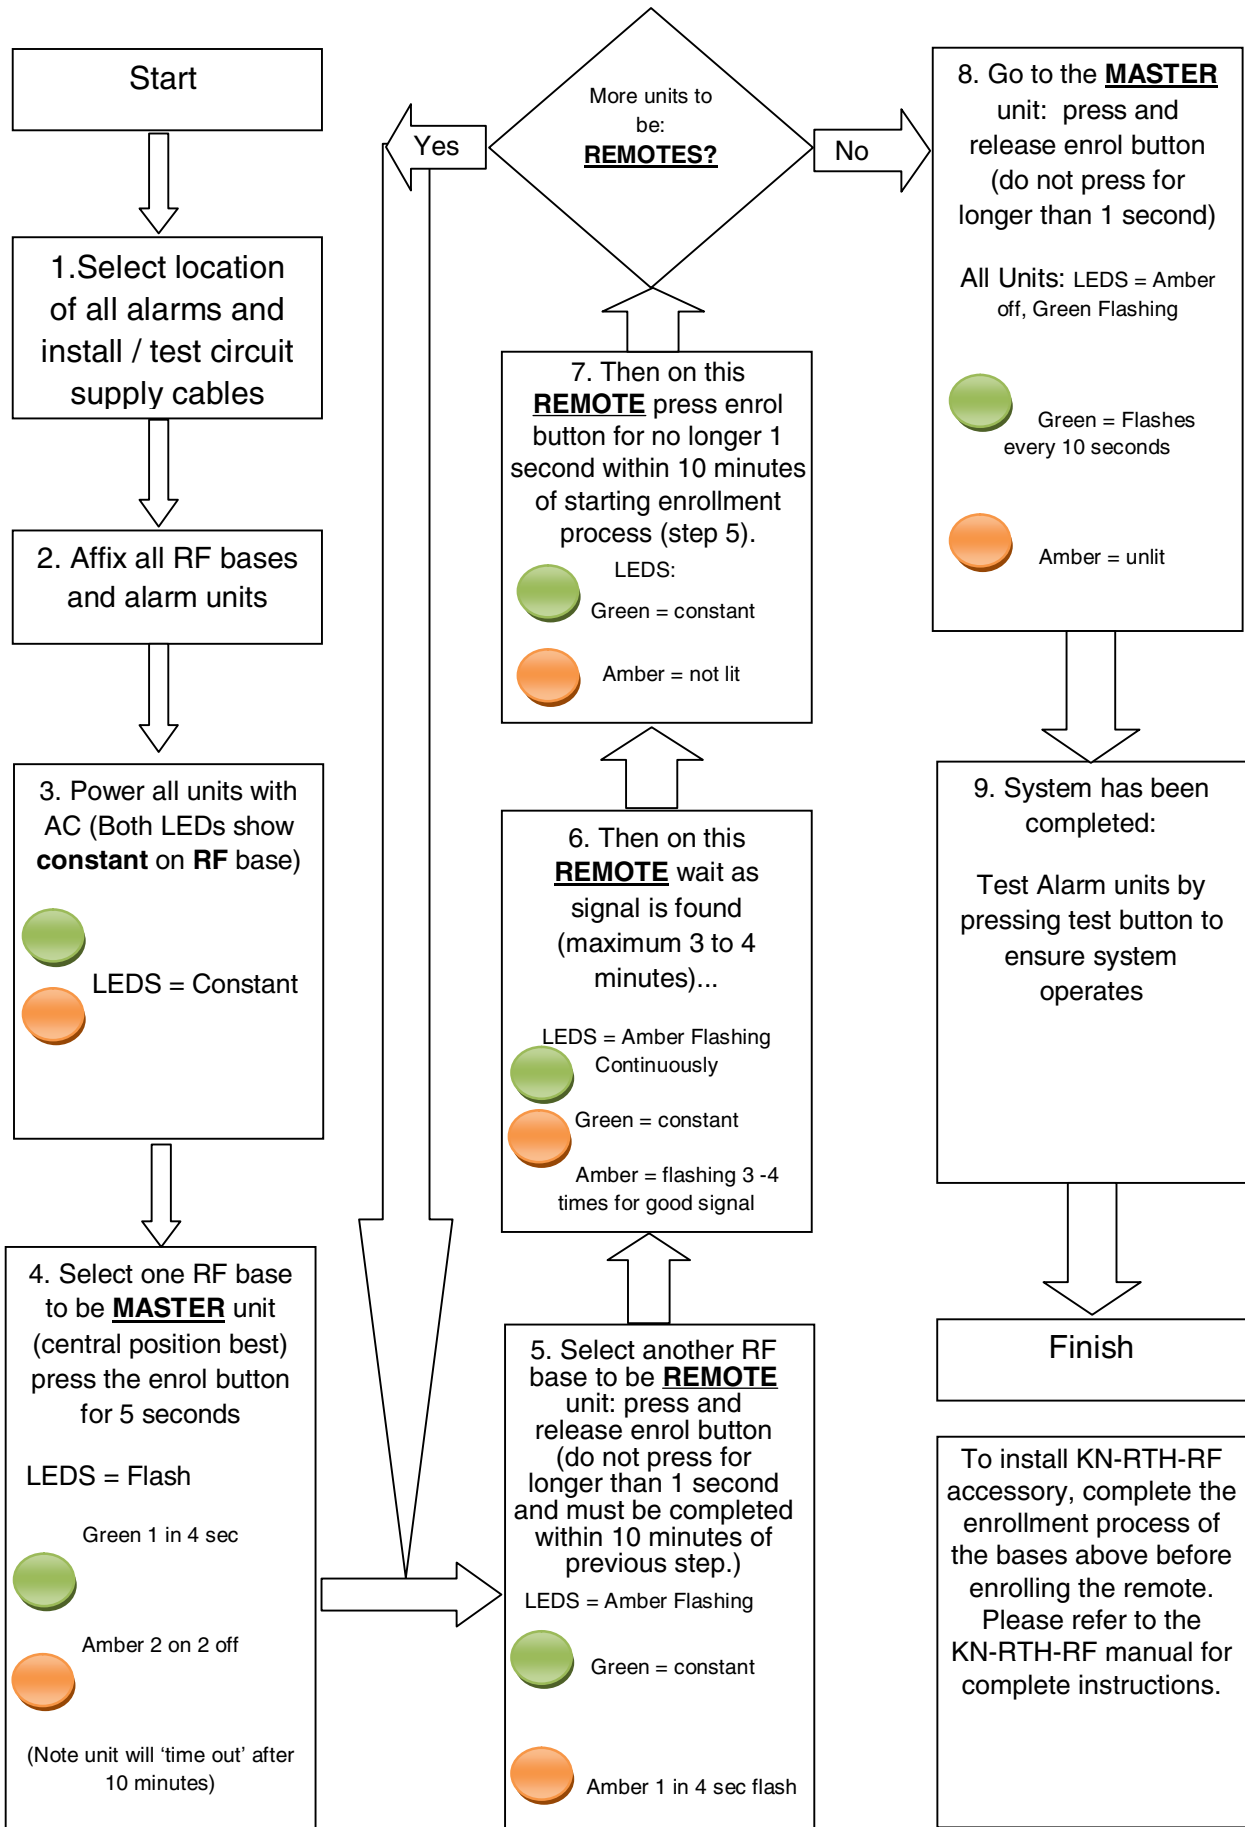

Quick Reference Guide

Important: This is a 'quick start' guide, for further information and detail read the installer / user manual supplied with the product:

(Quick Start Guide Rear Page)

LED Settings (Status) Chart

	Green	Amber	Comment
Factory setting	On 	On 	Not enrolled in System
Enrol Mode	Blinking every 4 sec	2 seconds on every 4 seconds	Master unit enrolling Remotes
	On	2 seconds on every 4 seconds	Remote waiting
	Flashes	1-6 flashes every 4 seconds	Remote communicating
Normal Operation	Off 1 second every 10 seconds	Off	Master Unit
	Off 0.5 second every 10 seconds	Off	Remote Unit
Error modes – Remote unit	Off 0.5 second every 10 seconds	On	Has poor or no communication link with Master Unit
Error modes – Master Unit	Off 1 second every 10 seconds	0.5 seconds / 10 seconds	Poor or no communication with at least one remote unit
		On	Poor or no communication with (all) remote unit(s)