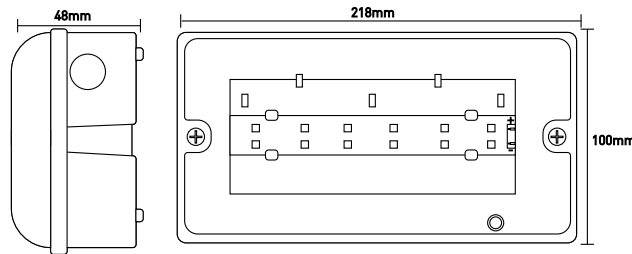

IP65 LED 3W Emergency Bulkhead

MLA part code:	EMLED2
Description:	IP65 LED 3W Emergency Bulkhead
Weight (kg):	0.5
Wattage (W):	3
Lumens (lm):	170 (Without legend) 144 (With Legend)
Lumens per Watt:	46
Beam Angle:	120°
Total circuit Power:	3.9W
Overall dimensions (mm):	100(h) 218(l) 48(p)
Charge Time (Initial):	24 Hrs
Discharge duration:	3 Hrs
Battery type:	Ni-Cd 4.8V 900mAh
CCT:	5500K
Colour:	Day Light
Input voltage:	Mains 230V 50Hz
LED Type:	SMD
Construction:	Polycarbonate
Class:	Class I
IP rating:	IP65
Life span:	30,000 Hrs
Warranty:	3 Years (Excluding battery)
Supplied with:	Prismatic and Opal diffuser. Self-adhesive legend.
Photometric data:	Yes
Dimmable:	No
Instruction sheet:	Yes
Origin of Manufacture:	China
Quality assurance system:	ISO 9001
Declaration of Conformity (held on file):	Yes
Manufactured in accordance with:	BS EN 60598-1 BS EN 60598-2-22