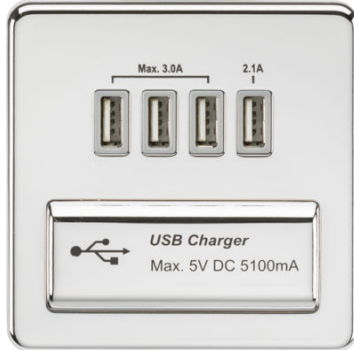

### SFQUADPCG

Screwless Quad USB charger Outlet (5.1A) - Polished chrome with grey insert

[www.mlaccessories.co.uk](http://www.mlaccessories.co.uk)

|  |   |
|--|---|
| MLA PART CODE                            | SFQUADPCG   |
| DESCRIPTION                              | Screwless Quad USB charger Outlet (5.1A) - Polished chrome with grey insert |
| NET WEIGHT (KG)                          | 0.201   |
| FINISH                                   | Polished Chrome   |
| INSERT COLOUR                            | Grey  |
| DIMENSIONS (MM)                          | Height - 87.5<br>Width - 87.5<br>Projection - 4.3                           |
| MINIMUM MOUNTING BOX DEPTH               | 25mm  |
| CONSTRUCTION                             | Construction - Premium grade steel  |
| CLASS                                    | I   |
| IP RATING                                | IP20  |
| INPUT VOLTAGE                            | 230V 50Hz   |
| EARTH TERMINAL                           | Yes   |
| TERMINAL CAPACITY                        | 2 x 2.5mm <sup>2</sup> or 1 x 4.0mm <sup>2</sup>                            |
| NO. OF USB PORTS                         | 4   |
| NO. OF TYPE-A PORTS                      | 4   |
| USB CHARGING                             | 5V DC 5.1A (3A shared + 2.1A dedicated)                                     |
| ADDITIONAL FEATURES                      | Overload protection and short circuit protection                            |
| WARRANTY                                 | 2year(s)  |
| MANUFACTURED IN ACCORDANCE WITH          | EN 62368-1  |
| ORIGIN OF MANUFACTURE                    | China   |
| DECLARATION OF CONFORMITY (HELD ON FILE) | Yes   |
| EAN                                      | 5055832968634   |