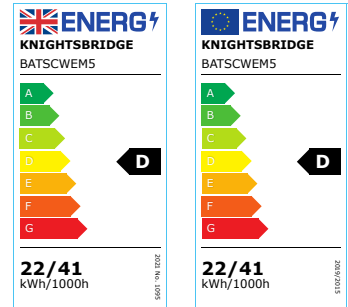

DATASHEET

BATSCWEM5

230V 5ft 22/41W CCT Adjustable Emergency Batten

www.mlaccessories.co.uk

MLA PART CODE	BATSCWEM5
DESCRIPTION	230V 5ft 22/41W CCT Adjustable Emergency Batten
NET WEIGHT (KG)	1.83
FINISH	White
DIFFUSER	Opal
DIMENSIONS (MM)	Length - 1525 Width - 61 Projection - 71
CONSTRUCTION	Construction - Pressed steel Construction 2 - & polycarbonate
CLASS	I
IP RATING	IP20
WATTAGE (W)	22/41
LAMP TECHNOLOGY	LED
LUMENS (LM)	2970/3300/3210, 5170/6040/5630
LUMENS LIGHT SOURCE ONLY (LM)	6520
LUMEN TOLERANCE	5%
EFFICACY (LM/W)	160.58
LUMENS EMERGENCY MODE (LM)	360
CIRCUIT WATTAGE (W)	40.64
CCT	3000/4000/5700K
LIGHT COLOUR	CCT
CRI	>85
SDCM	<6
RUNNING CURRENT (A)	0.18
DISPLACEMENT FACTOR	>0.9
SVM	0
PST-LM	0
BEAM ANGLE (DEGREES)	145
L70B50 LIFESPAN (HRS)	60,000