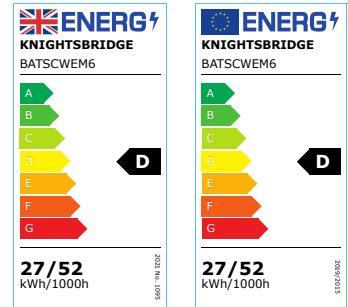

DATASHEET

BATSCWEM6

230V 6ft 27/52W CCT Adjustable Emergency Batten

www.mlaccessories.co.uk

MLA PART CODE	BATSCWEM6
DESCRIPTION	230V 6ft 27/52W CCT Adjustable Emergency Batten
NET WEIGHT (KG)	1.99
FINISH	White
DIFFUSER	Opal
DIMENSIONS (MM)	Length - 1790 Width - 61 Projection - 71
CONSTRUCTION	Construction - Pressed steel Construction 2 - & polycarbonate
CLASS	I
IP RATING	IP20
WATTAGE (W)	27/52
LAMP TECHNOLOGY	LED
LUMENS (LM)	3750/4170/4070, 6590/7520/7150
LUMENS LIGHT SOURCE ONLY (LM)	8410
LUMEN TOLERANCE	5%
EFFICACY (LM/W)	165.5
LUMENS EMERGENCY MODE (LM)	310
CIRCUIT WATTAGE (W)	50.82
CCT	3000/4000/5700K
LIGHT COLOUR	CCT
CRI	>85
SDCM	<6
RUNNING CURRENT (A)	0.223
DISPLACEMENT FACTOR	>0.9
SVM	0
PST-LM	0
BEAM ANGLE (DEGREES)	145
L70B50 LIFESPAN (HRS)	60,000