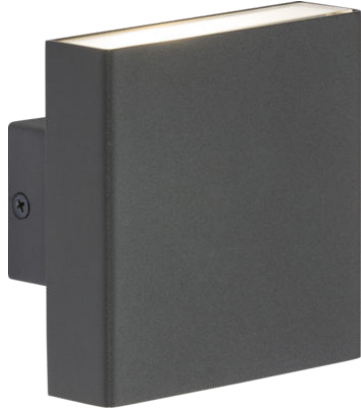

### WSS8A

230V IP54 2x4W Up/Down LED Wall Light - Anthracite

[www.mlaccessories.co.uk](http://www.mlaccessories.co.uk)

MLA PART CODE	WSS8A
DESCRIPTION	230V IP54 2x4W Up/Down LED Wall Light - Anthracite
NET WEIGHT (KG)	0.458
FINISH	Anthracite
DIFFUSER	Clear
DIMENSIONS (MM)	Height - 100 Width - 100 Projection - 50
CONSTRUCTION	Construction - 304 Stainless steel
CLASS	I
IP RATING	IP54
WATTAGE (W)	8
LAMP TECHNOLOGY	LED
LAMP INCLUDED	Yes
LUMENS (LM)	450
LUMENS LIGHT SOURCE ONLY (LM)	875
LUMEN TOLERANCE	5%
EFFICACY (LM/W)	99.43
CIRCUIT WATTAGE (W)	8.8
CCT	3500K
LIGHT COLOUR	White
CRI	>80
SDCM	<6
RUNNING CURRENT (A)	0.770
DISPLACEMENT FACTOR	>0.9
SVM	3.492

# Knightsbridge

PST-LM	0.1
BEAM ANGLE (DEGREES)	195
LIFE SPAN (HRS)	25,000
L70B50 LIFESPAN (HRS)	50,000
DIMMABLE	No
OPERATING TEMPERATURE	35°C
INPUT VOLTAGE	230V 50Hz
WARRANTY	3year(s)
MANUFACTURED IN ACCORDANCE WITH	BS EN 60598
ORIGIN OF MANUFACTURE	China
DECLARATION OF CONFORMITY (HELD ON FILE)	Yes
EAN	5055832959861