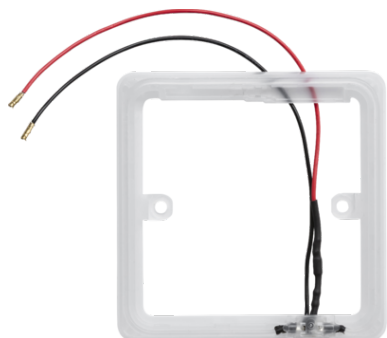

DATASHEET

1GHALO

1G Surround Frame with LED light

www.mlaccessories.co.uk

MLA PART CODE	1GHALO
DESCRIPTION	1G Surround Frame with LED light
NET WEIGHT (KG)	0.016
FINISH	Transparent
DIMENSIONS (MM)	Height - 90 Width - 90 Depth - 5
CONSTRUCTION	Construction - Polycarbonate
CLASS	II
IP RATING	IP20
MAX. WATTAGE (W)	0.3
LAMP TECHNOLOGY	LED Filament
LAMP INCLUDED	Yes
INPUT VOLTAGE	230V 50Hz
WARRANTY	2year(s)
ORIGIN OF MANUFACTURE	China
DECLARATION OF CONFORMITY (HELD ON FILE)	Yes
EAN	5056270847949