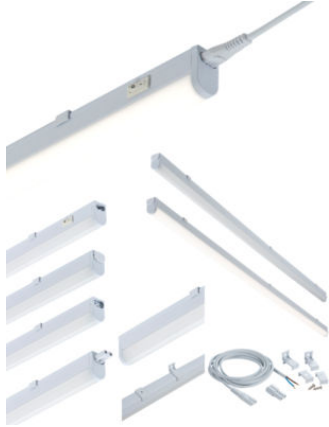

### UCLED4CW

230V 4W LED Linkable Striplight 4000K (277mm)

[www.mlaccessories.co.uk](http://www.mlaccessories.co.uk)

MLA PART CODE	UCLED4CW
DESCRIPTION	230V 4W LED Linkable Striplight 4000K (277mm)
NET WEIGHT (KG)	0.173
FINISH	White
DIFFUSER	Opal
DIMENSIONS (MM)	Length - 277 Width - 22.8 Projection - 36
CONSTRUCTION	Construction - Polycarbonate
CLASS	II
IP RATING	IP20
WATTAGE (W)	4
LAMP TECHNOLOGY	LED
LAMP INCLUDED	Yes
LUMENS (LM)	360
LUMENS LIGHT SOURCE ONLY (LM)	460
LUMEN TOLERANCE	5%
EFFICACY (LM/W)	117.9
CIRCUIT WATTAGE (W)	3.9
CCT	4000K
LIGHT COLOUR	Cool White
CRI	>80
SDCM	<6
RUNNING CURRENT (A)	0.03
DISPLACEMENT FACTOR	>0.9
SVM	0.001

# Knightsbridge

PST-LM	0.001
BEAM ANGLE (DEGREES)	145
LIFE SPAN (HRS)	30,000
L70B50 LIFESPAN (HRS)	54,000
DIMMABLE	No
OPERATING TEMPERATURE	-10~40°C
INPUT VOLTAGE	230V 50Hz
CABLE LENGTH (M)	2
WARRANTY	3year(s)
MANUFACTURED IN ACCORDANCE WITH	BS EN 60598
ORIGIN OF MANUFACTURE	China
DECLARATION OF CONFORMITY (HELD ON FILE)	Yes
EAN	5055832977759