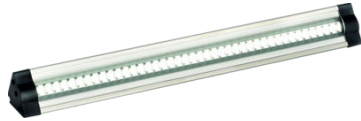

DATASHEET

LEDT5WCW

24V 5W LED Linkable Triangular Striplight 6000K (500mm)

www.mlaccessories.co.uk

MLA PART CODE	LEDT5WCW
DESCRIPTION	24V 5W LED Linkable Triangular Striplight 6000K (500mm)
NET WEIGHT (KG)	0.214
DIMENSIONS (MM)	Length - 500 Width - 33 Projection - 20
CONSTRUCTION	Construction - Aluminium Construction 2 - & polycarbonate
CLASS	III
IP RATING	IP20
WATTAGE (W)	5
LAMP TECHNOLOGY	LED
LAMP INCLUDED	Yes
LUMENS (LM)	580
LUMENS LIGHT SOURCE ONLY (LM)	745
LUMEN TOLERANCE	5%
EFFICACY (LM/W)	146.2
CIRCUIT WATTAGE (W)	5.1
CCT	6000K
LIGHT COLOUR	Daylight
CRI	>80
SDCM	<6
RUNNING CURRENT (A)	0.209
BEAM ANGLE (DEGREES)	90
L70B50 LIFESPAN (HRS)	35,000
DIMMABLE	Driver dependent
OPERATING TEMPERATURE	-20~40°C

Knightsbridge

INPUT VOLTAGE	24V DC
WARRANTY	1year(s)
MANUFACTURED IN ACCORDANCE WITH	BS EN 60598
ORIGIN OF MANUFACTURE	China
DECLARATION OF CONFORMITY (HELD ON FILE)	Yes
EAN	5055559132080

Date Created: 09/03/2022 13:18