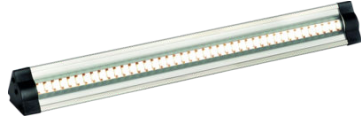

DATASHEET

LEDT5WWW

24V 5W LED Linkable Triangular Striplight 3000K (500mm)

www.mlaccessories.co.uk

MLA PART CODE	LEDT5WWW
DESCRIPTION	24V 5W LED Linkable Triangular Striplight 3000K (500mm)
NET WEIGHT (KG)	0.214
DIMENSIONS (MM)	Length - 500 Width - 33 Projection - 20
CONSTRUCTION	Construction - Aluminium Construction 2 - & polycarbonate
CLASS	III
IP RATING	IP20
WATTAGE (W)	5
LAMP TECHNOLOGY	LED
LAMP INCLUDED	Yes
LUMENS (LM)	625
LUMENS LIGHT SOURCE ONLY (LM)	720
LUMEN TOLERANCE	5%
EFFICACY (LM/W)	141.5
CIRCUIT WATTAGE (W)	5.1
CCT	3000K
LIGHT COLOUR	Warm White
CRI	>80
SDCM	<6
RUNNING CURRENT (A)	0.211
BEAM ANGLE (DEGREES)	90
L70B50 LIFESPAN (HRS)	35,000
DIMMABLE	Driver dependent
OPERATING TEMPERATURE	-20~40°C

Knightsbridge

INPUT VOLTAGE	24V DC
WARRANTY	1year(s)
MANUFACTURED IN ACCORDANCE WITH	BS EN 60598
ORIGIN OF MANUFACTURE	China
DECLARATION OF CONFORMITY (HELD ON FILE)	Yes
EAN	5055559110453

Date Created: 09/03/2022 13:18