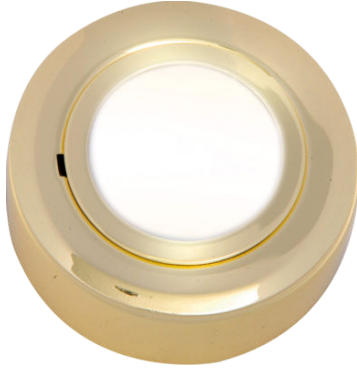

DATASHEET

CRF02B

IP20 12V L/V Brass Cabinet Fitting Surface or Recessed (halogen lamp included)

www.mlaccessories.co.uk

MLA PART CODE	CRF02B
DESCRIPTION	IP20 12V L/V Brass Cabinet Fitting Surface or Recessed (halogen lamp included)
FINISH	Brass
DIFFUSER	Frosted
DIMENSIONS (MM)	Diameter - 72 Projection - 25 Recessed Depth - 20 Minimum Void - 40
CUT-OUT (MM)	Cut-out Diameter - 60
CONSTRUCTION	Construction - Pressed steel Construction 2 - & glass
CLASS	III
IP RATING	IP20
WATTAGE (W)	20
MAX. WATTAGE (W)	20
LAMP TECHNOLOGY	Halogen / LED Compatible
LAMP BASE	G4
LAMP INCLUDED	Yes
LUMENS (LM)	165
LUMENS LIGHT SOURCE ONLY (LM)	220
LUMEN TOLERANCE	5%
EFFICACY (LM/W)	11.1
CCT	2700K
LIGHT COLOUR	Warm White
CRI	>90
SDCM	<6

Knightsbridge

DISPLACEMENT FACTOR	>0.9
BEAM ANGLE (DEGREES)	60
DIMMABLE	Yes*
IC RATED	No
INPUT VOLTAGE	12V AC/DC
CABLE LENGTH (M)	1
WARRANTY	1year(s)
MANUFACTURED IN ACCORDANCE WITH	BS EN 60598
ORIGIN OF MANUFACTURE	China
DECLARATION OF CONFORMITY (HELD ON FILE)	Yes
EAN	5055559115526