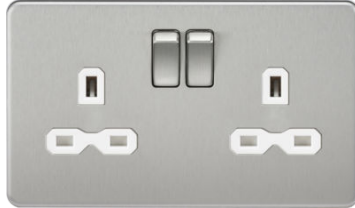

### SFR9000BCW

Screwless 13A 2G DP switched socket - brushed chrome with white insert

[www.mlaccessories.co.uk](http://www.mlaccessories.co.uk)

MLA PART CODE	<b>SFR9000BCW</b>
DESCRIPTION	Screwless 13A 2G DP switched socket - brushed chrome with white insert
NET WEIGHT (KG)	0.26
FINISH	Brushed Chrome
INSERT COLOUR	White
DIMENSIONS (MM)	Height - 87.5 Width - 147.5 Projection - 4.3
MINIMUM MOUNTING BOX DEPTH	25mm
CONSTRUCTION	Construction - Premium grade steel
CLASS	I
IP RATING	IP20
INPUT VOLTAGE	230V 50Hz
SWITCH TYPE	Double Pole
EARTH TERMINAL	Yes
LOAD/MAX. LOAD	13A
TERMINAL CAPACITY	3 x 2.5mm <sup>2</sup> or 2 x 4.0mm <sup>2</sup>
WARRANTY	15year(s)
MANUFACTURED IN ACCORDANCE WITH	BS 1363-2
ORIGIN OF MANUFACTURE	China
DECLARATION OF CONFORMITY (HELD ON FILE)	Yes
EAN	5055832945871