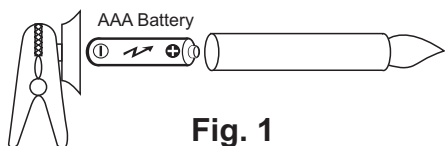

LEDLITE™ Installation Sheet

REMOTE CONTROLLED LED CHRISTMAS TREE CANDLES

Read these instructions before commencing installation & retain them for future reference.

- Dimension of the candle: 10cm in Height, 19mm in diameter
- Lighting Colour: Warm white
- Lighting effects: continuous light, flickering light
- Power Supply Battery: One "AAA" battery for each candle (Not included)

Put 1 x AAA battery in each candle in the right direction (Fig. 1) and twist tightly the rear cover.(Fig. 2)

Fig. 1

Fig. 2

When all candles are placed, press the "ON" button of the remote control within 8 meters, all the candles will light at the same time. While press the "OFF" button, all candles will be switched off immediately.