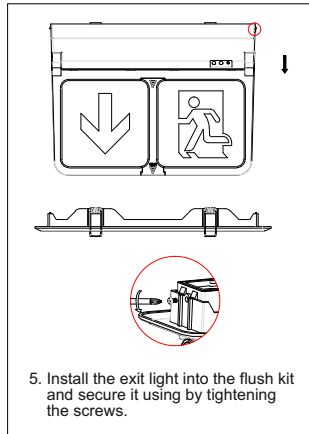

LEDLITE™

User Instructions

EMBLFK

Flush Kit for EMBL3ST BLADE LED Emergency Exit Box

Please read these instructions and retain them for future reference.

! Switch off the mains supply before installation.

Dimensions: