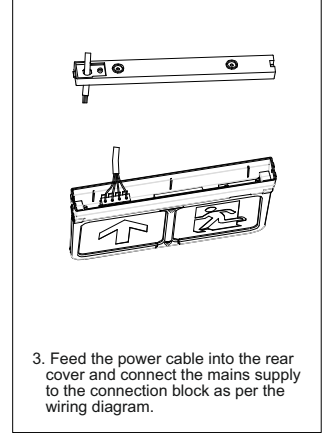

LEDLITE™

User Instructions

EMBLFK

Flush Kit for EMBL3ST BLADE LED Emergency Exit Box

Please read these instructions and retain them for future reference.

! Switch off the mains supply before installation.

Dimensions: