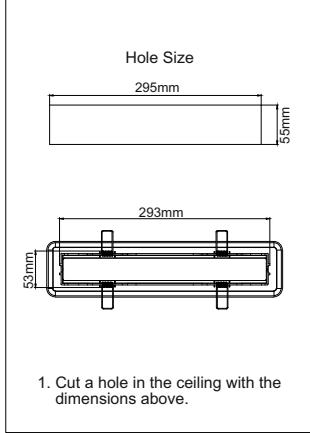

LEDLITE™

User Instructions

EMBLFK

Flush Kit for EMBL3ST BLADE LED Emergency Exit Box

Please read these instructions and retain them for future reference.

! Switch off the mains supply before installation.

Dimensions: