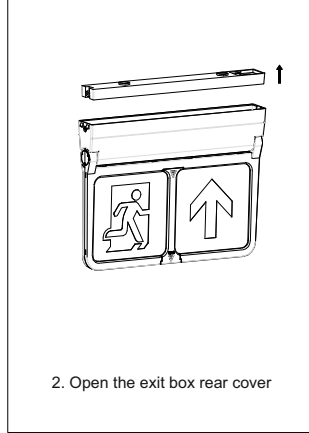

LEDLITE™

User Instructions

EMBLFK

Flush Kit for EMBL3ST BLADE LED Emergency Exit Box

Please read these instructions and retain them for future reference.

! Switch off the mains supply before installation.

Dimensions: