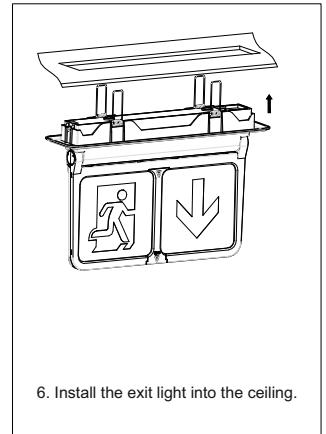

LEDLITE™

User Instructions

EMBLFK

Flush Kit for EMBL3ST BLADE LED Emergency Exit Box

Please read these instructions and retain them for future reference.

! Switch off the mains supply before installation.

Dimensions: