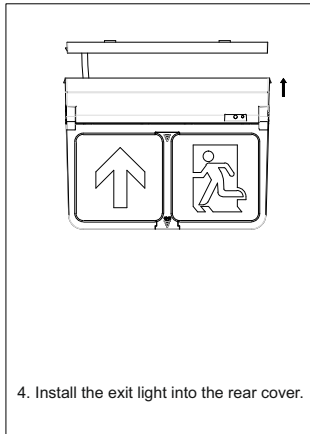

LEDLITE™

User Instructions

EMBLFK

Flush Kit for EMBL3ST BLADE LED Emergency Exit Box

Please read these instructions and retain them for future reference.

! Switch off the mains supply before installation.

Dimensions: