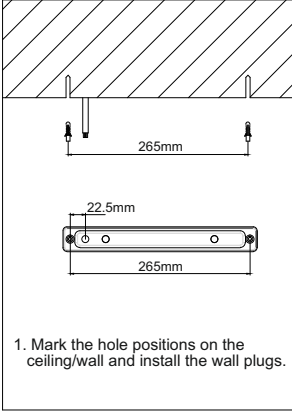

EMBSK

Suspension Kit for EMBL3ST BLADE LED Emergency Exit Box

Please read these instructions and retain them for future reference.

 Switch off the mains supply before installation.

Dimensions: