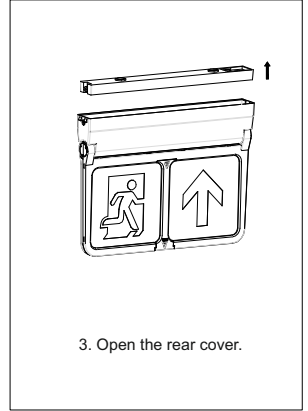

EMBSK

Suspension Kit for EMBL3ST BLADE LED Emergency Exit Box

Please read these instructions and retain them for future reference.

 Switch off the mains supply before installation.

Dimensions: