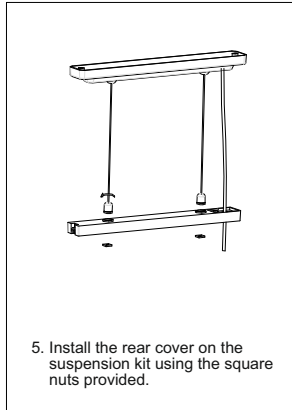

EMBSK

Suspension Kit for EMBL3ST BLADE LED Emergency Exit Box

Please read these instructions and retain them for future reference.

 Switch off the mains supply before installation.

Dimensions: