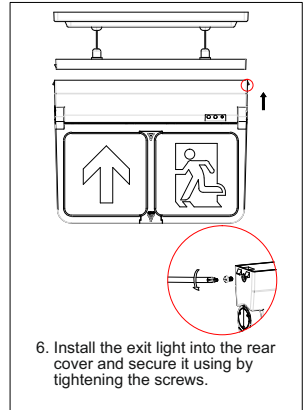

EMBSK

Suspension Kit for EMBL3ST BLADE LED Emergency Exit Box

Please read these instructions and retain them for future reference.

 Switch off the mains supply before installation.

Dimensions: