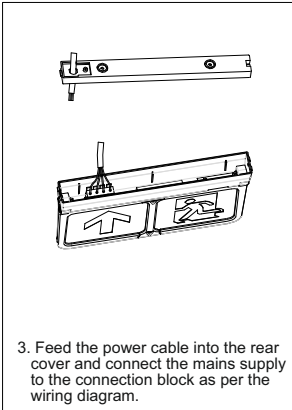

EMBSK

Suspension Kit for EMBL3ST BLADE LED Emergency Exit Box

Please read these instructions and retain them for future reference.

 Switch off the mains supply before installation.

Dimensions: