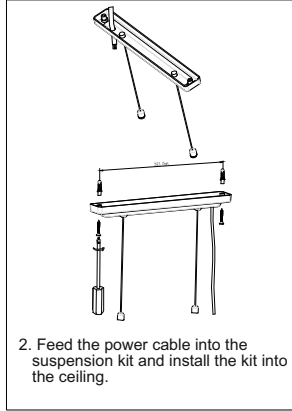

EMBSK

Suspension Kit for EMBL3ST BLADE LED Emergency Exit Box

Please read these instructions and retain them for future reference.

 Switch off the mains supply before installation.

Dimensions: