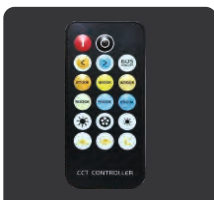

### Package Contains

5m Reel of Self-adhesive Tape

Remote Control

RF Mini LED Controller

24V/DC Power Adapter (Desk type)

### Specifications

- Input: 110-240 V/AC, 50/60 Hz
- Output Voltage: DC 24V
- Power: 7+7W/m
- Adapter: DC 24V, 2A, 48W
- Length: 5m
- Strip Width: 10mm
- IP Rating: IP20 (LED Strip only)
- Self-adhesive Tape for Easy Installation
- Cut to size in 2.63cm intervals
- 304 x 2 - 608 LEDs/m (W+WW)
- Luminous Flux: 600-650 lm/m
- CCT (2700-6500K) full control
- Dimmable RF Mini LED Controller