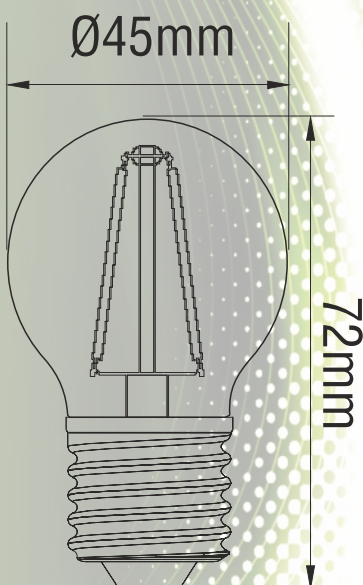

LTFGBD6

6W Dimmable LED Filament Golf Ball Lamps

LED Dimmable Filament Golf Ball Lamps are ideal for general lighting applications, particularly suited for areas such as lobbies, corridors, stairwells in hotels, restaurants, bars or homes.

Compatible with existing fixtures with E14/B15/E27/B22 holder and designed for retrofit replacement of incandescent lamps, LED Filament lamps deliver huge energy savings, minimizing maintenance cost.

Dimensions:

Features:

- Voltage: 220-240 V/AC 50Hz
- Power: 6W
- Lumen Output: 600lm
- Colour Temperature: Warm White - 2700K
- CRI>80
- Beam Angle: 360°
- Direct replacement for standard 60W incandescent lamps
- Materials: Aluminium + Glass (Clear)
- Base type: E14, E27, B15, B22
- Operating temperature: -20° to +40° Celsius
- Low power consumption
- No mercury, No radiation, No UV
- Life span: 20,000 hours.
- Dimmable
- Warranty: 2 years.
- UKCA/CE/ROHS Certifications