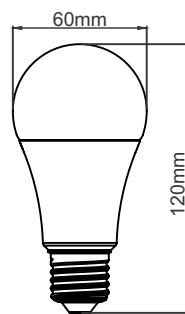

Smart Home Kits

Support Smart Speakers

Control from anywhere

with the free "SMARTLIFE" Connect app

Dimensions:

Specifications:

- Voltage: 220-240V/AC
- Power: 10W
- Beam Angle: 200°
- RGB Full Control
- CCT 2700K-6500K
- 10%-100% Dimmable
- Lumen Output: 800lm