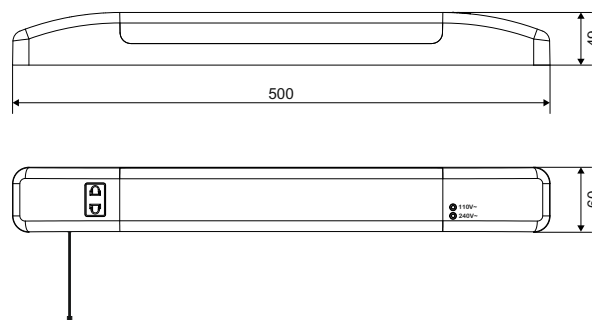

## 8W CCT LED Dual Voltage Shave Light Black

This LED shaver light is a sleek, energy-efficient lighting solution ideal for bathrooms and vanity areas, with 8W delivering 480 lumens of bright, even illumination with a wide 130° beam angle, ensuring excellent light distribution. It features a CCT changing switch between 3000K (warm white), 4000K (neutral white), and 6000K (cool white) for various lighting preferences and environments. With dual voltage compatibility, it supports both 115V and 230V outputs, making it suitable for international use. The fixture holds an IP20 rating and it is Class I, requiring earth connection. Whether for home or hotel installations, this modern shaver light combines style, practicality, and adaptability in one compact unit.

### Features & Benefits:

- Dual voltage output 115V/AC & 230V/AC
- CCT changeable 3000K / 4000K / 6000K colour temperatures
- Energy-efficient 8W LED with 480 lumens output
- Wide 130° beam angle for even light distribution
- IP20 rated – suitable for indoor use
- Class I requires earth connection
- Slim, modern design ideal for bathroom and vanity areas

### Dimensions:

### Technical Specifications:

<b>Input Voltage:</b>	AC220-240 V/AC 50/60HZ	<b>Beam Angle:</b>	130°
<b>Dual Output Voltage:</b>	115V/AC & 230V/AC	<b>IP Rating:</b>	IP20
<b>Wattage:</b>	8W	<b>Protection Class:</b>	Class I
<b>CCT Changeable:</b>	3000K/4000K/6000K	<b>Switch Type:</b>	Pull cord
<b>Light Output:</b>	480lm	<b>Certification:</b>	CE, UKCA, ROHS
<b>Efficacy:</b>	65lm/W	<b>Warranty:</b>	3 years
<b>Body Finish:</b>	Black		