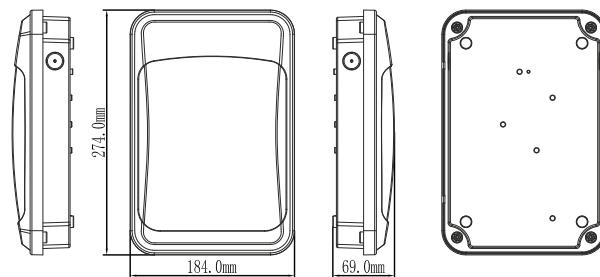

LED LITE™
Energy Saving LED

LTWP15

15W LED Slim Wall Pack CCT

The LTWP15 Slimline decorative wall pack is an energy-efficient lighting solution and an ideal replacement for fluorescent 2D fittings. Suitable for commercial outdoor areas and perimeter lighting, with IP65 rating and impact resistant diffuser, IK10 rated.

Tri power changeable 9/12/15W and CCT changeable, it has a black polycarbonate base with detachable front trim, with multiple cable entries (cable gland included).

Features & Benefits:

- Corrosion Proof
- 3000/4500/6500K CCT Changeable
- 9W/12W/15W Power Changeable
- IP65 and IK10 Rated
- High-Strength Polycarbonate base & diffuser
- Wide beam angle and no glare
- Evenly diffused light output
- 35% energy saving and 50,000 hour LED lamp life
- Resistant to shock and vibration
- Withstands temperatures of -15°C to 40°C

Dimensions:

Technical Specifications:

Input Voltage:	220-240 V/AC	CRI:	>80
Input Current:	135mAh	Beam Angle:	120°
LEDs:	SMD2835, 10x2pcs.	IP Rating:	IP65
Tri Power Selectable:	9W/12W/15W	Protection Class:	Class II
CCT Changeable:	3000L/4500K/6500K	Housing:	PC Base & Diffuser
Light Output:	9W - 900lm	Operating Temp.:	-15°C to +40°C
	12W - 1200lm	IK Rating:	IK10
	15W - 1500lm	Warranty:	3 years
Efficacy:	110lm/W		