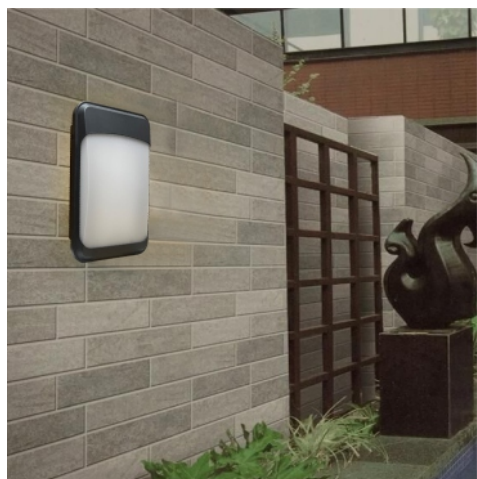

Dimensions:

Technical Specifications:

Input Voltage:	220-240 V/AC	CRI:	>80
Input Current:	135mAh	Beam Angle:	120°
LEDs:	SMD2835, 10x2pcs.	IP Rating:	IP65
Tri Power Selectable:	9W/12W/15W	Protection Class:	Class II
CCT Changeable:	3000L/4500K/6500K	Housing:	PC Base & Diffuser
Light Output:	9W - 900lm	Operating Temp.:	-15°C to +40°C
	12W - 1200lm	IK Rating:	IK10
	15W - 1500lm	Warranty:	3 years
Efficacy:	110lm/W