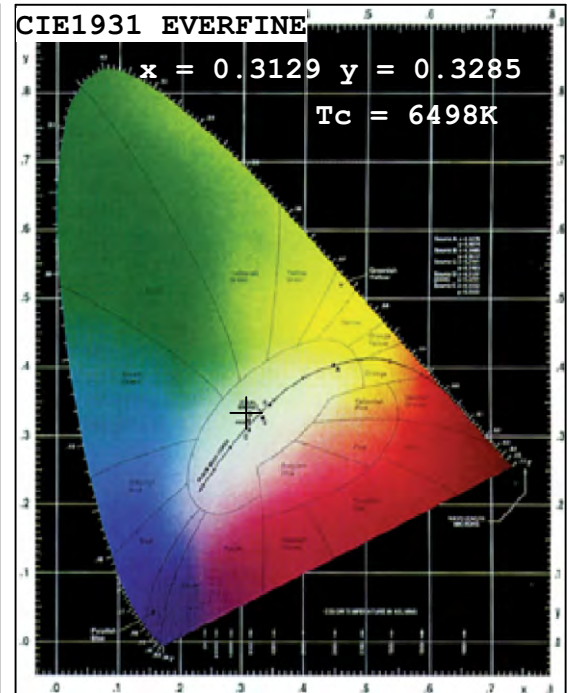

Dimensions:

Available colours:

| Product Code | Description |
|--------------|-------------------------------------|
| LTFB30A | LED Flood Light 30W Amber |
| LTFB30B | LED Flood Light 30W Blue |
| LTFB30G | LED Flood Light 30W Green |
| LTFB30R | LED Flood Light 30W Red |
| LTFB30WW | LED Flood Light 30W Warm White |
| LTFB30CW | LED Flood Light 30W Cool White |
| LTFB30CC | LED Flood Light 30W Colour Changing |

IP65

**2400
lumens**

These high performance LED's are of outstanding performance and quality and not to be confused with cheaper budget leds on sale!

30W Slim LED COB Flood Light Photometric Data:

Spectrum Power Distribution Chart:

| | | |
|----------------------------|---|---|
| Spectrum: | | |
| λ (Peak WL): | 450.0 nm | I(test): 0.2161 A |
| λ (Dominant WL): | 488.6 nm | V(Positive): 220.2 V |
| λ (Centroid WL): | 542.0 nm | Power: 30.91 W |
| BandWidth: | 29.2 nm | Power Factor (PF): 0.6915 |
| Colour Temp(Tc): | 6498 K | Luminous Flux: 2402.1 lm |
| Colour Coordinate (x,y): | x=0.3129 y=0.3285 (dx=-0.0007; dy=0.0048) | Light Efficacy: 77.71 lm/w |
| Colour Coordinate (u',v'): | u'=0.1982 v'=0.4681 (duv=2.83e-03) | Render Index (Ra): 81.5 |
| Colour Purity: | 7.3% | R1 =80 R2 =85 R3 =86 R4 =83 R5 =81 |
| Light Power(Fe): | 7.6477 W | R6 =76 R7 =91 R8 =72 R9 =-17 R10 =46 |
| RGB Ratio: | R=13.2% G=83.1% B=3.6% | R11 =79 R12 =52 R13 =80 R14 =96 R15 =76 |