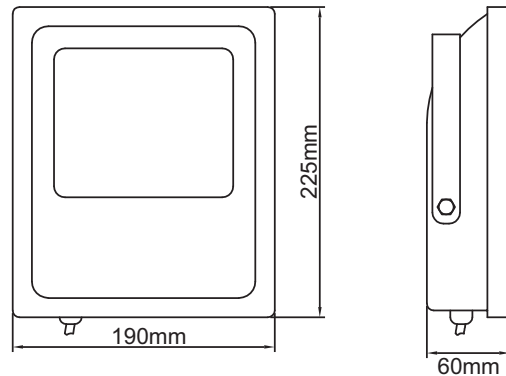

Dimensions:

Available colours:

Product Code	Description
LTFB30A	LED Flood Light 30W Amber
LTFB30B	LED Flood Light 30W Blue
LTFB30G	LED Flood Light 30W Green
LTFB30R	LED Flood Light 30W Red
LTFB30WW	LED Flood Light 30W Warm White
LTFB30CW	LED Flood Light 30W Cool White
LTFB30CC	LED Flood Light 30W Colour Changing

IP65

**2400
lumens**

These high performance LED's are of outstanding performance and quality and not to be confused with cheaper budget leds on sale!