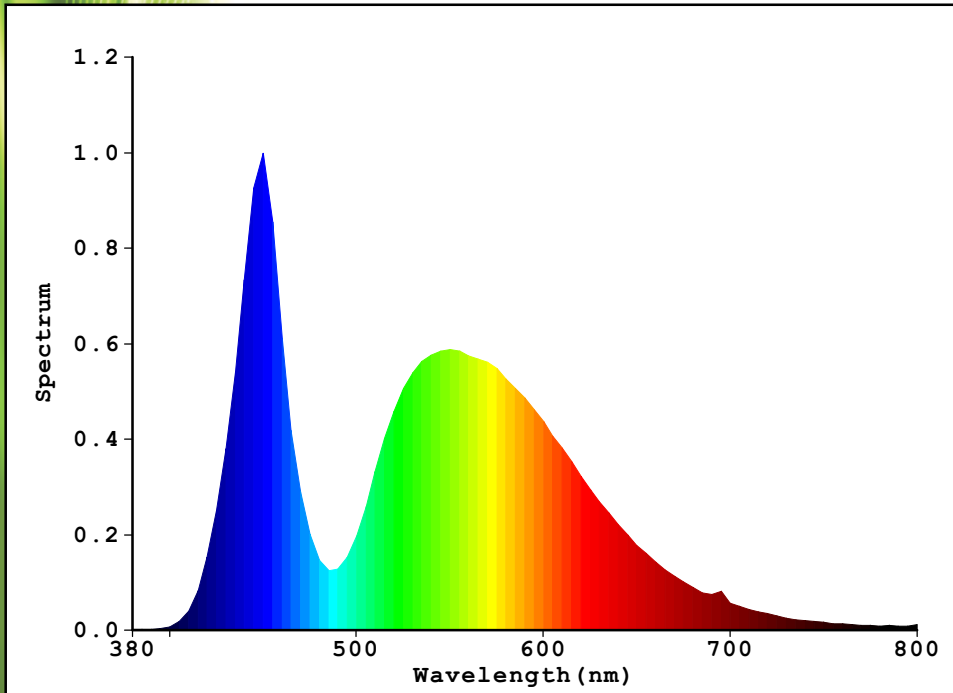

| | | |
|----------------------------|---|---|
| Spectrum: | | |
| λ (Peak WL): | 450.0 nm | I(test): 0.2161 A |
| λ (Dominant WL): | 488.6 nm | V(Positive): 220.2 V |
| λ (Centroid WL): | 542.0 nm | Power: 30.91 W |
| BandWidth: | 29.2 nm | Power Factor (PF): 0.6915 |
| Colour Temp(Tc): | 6498 K | Luminous Flux: 2402.1 lm |
| Colour Coordinate (x,y): | x=0.3129 y=0.3285 (dx=-0.0007; dy=0.0048) | Light Efficacy: 77.71 lm/w |
| Colour Coordinate (u',v'): | u'=0.1982 v'=0.4681 (duv=2.83e-03) | Render Index (Ra): 81.5 |
| Colour Purity: | 7.3% | R1 =80 R2 =85 R3 =86 R4 =83 R5 =81 |
| Light Power(Fe): | 7.6477 W | R6 =76 R7 =91 R8 =72 R9 =-17 R10 =46 |
| RGB Ratio: | R=13.2% G=83.1% B=3.6% | R11 =79 R12 =52 R13 =80 R14 =96 R15 =76 |