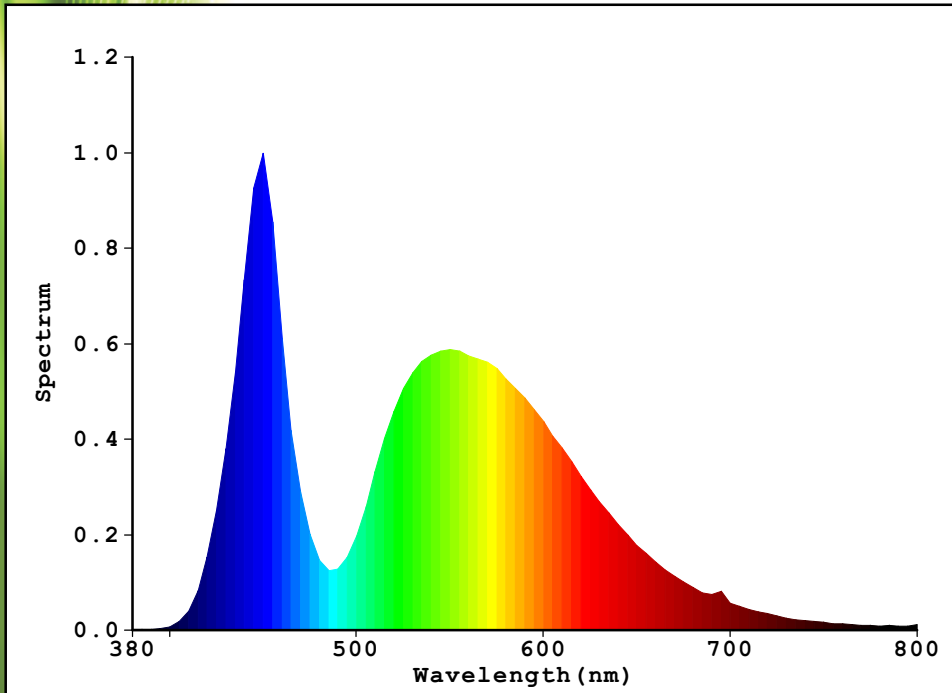

Spectrum:		
λ (Peak WL):	450.0 nm	I(test): 0.2161 A
λ (Dominant WL):	488.6 nm	V(Positive): 220.2 V
λ (Centroid WL):	542.0 nm	Power: 30.91 W
BandWidth:	29.2 nm	Power Factor (PF): 0.6915
Colour Temp(Tc):	6498 K	Luminous Flux: 2402.1 lm
Colour Coordinate (x,y):	x=0.3129 y=0.3285 (dx=-0.0007; dy=0.0048)	Light Efficacy: 77.71 lm/w
Colour Coordinate (u',v'):	u'=0.1982 v'=0.4681 (duv=2.83e-03)	Render Index (Ra): 81.5
Colour Purity:	7.3%	R1 =80 R2 =85 R3 =86 R4 =83 R5 =81
Light Power(Fe):	7.6477 W	R6 =76 R7 =91 R8 =72 R9 =-17 R10 =46
RGB Ratio:	R=13.2% G=83.1% B=3.6%	R11 =79 R12 =52 R13 =80 R14 =96 R15 =76