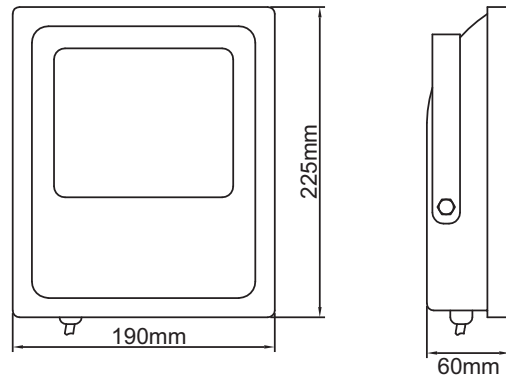

Dimensions:

Available colours:

Product Code	Description
LTFB30A	LED Flood Light 30W Amber
LTFB30B	LED Flood Light 30W Blue
LTFB30G	LED Flood Light 30W Green
LTFB30R	LED Flood Light 30W Red
LTFB30WW	LED Flood Light 30W Warm White
LTFB30CW	LED Flood Light 30W Cool White
LTFB30CC	LED Flood Light 30W Colour Changing

IP65

**2400
lumens**

These high performance LED's are of outstanding performance and quality and not to be confused with cheaper budget leds on sale!