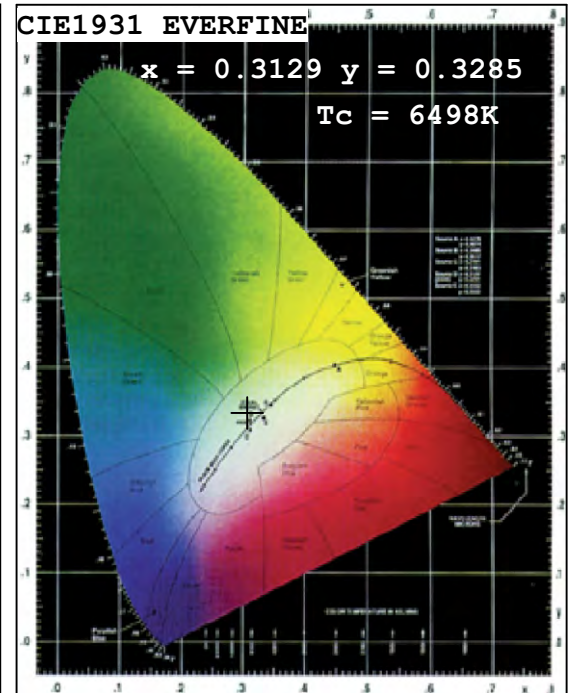

IP65

**2400
lumens**

These high performance LED's are of outstanding performance and quality and not to be confused with cheaper budget leds on sale!

30W Slim LED COB Flood Light Photometric Data:

Spectrum Power Distribution Chart:

Spectrum:		
λ (Peak WL):	450.0 nm	I(test): 0.2161 A
λ (Dominant WL):	488.6 nm	V(Positive): 220.2 V
λ (Centroid WL):	542.0 nm	Power: 30.91 W
BandWidth:	29.2 nm	Power Factor (PF): 0.6915
Colour Temp(Tc):	6498 K	Luminous Flux: 2402.1 lm
Colour Coordinate (x,y):	x=0.3129 y=0.3285 (dx=-0.0007; dy=0.0048)	Light Efficacy: 77.71 lm/w
Colour Coordinate (u',v'):	u'=0.1982 v'=0.4681 (duv=2.83e-03)	Render Index (Ra): 81.5
Colour Purity:	7.3%	R1 =80 R2 =85 R3 =86 R4 =83 R5 =81
Light Power(Fe):	7.6477 W	R6 =76 R7 =91 R8 =72 R9 =-17 R10 =46
RGB Ratio:	R=13.2% G=83.1% B=3.6%	R11 =79 R12 =52 R13 =80 R14 =96 R15 =76