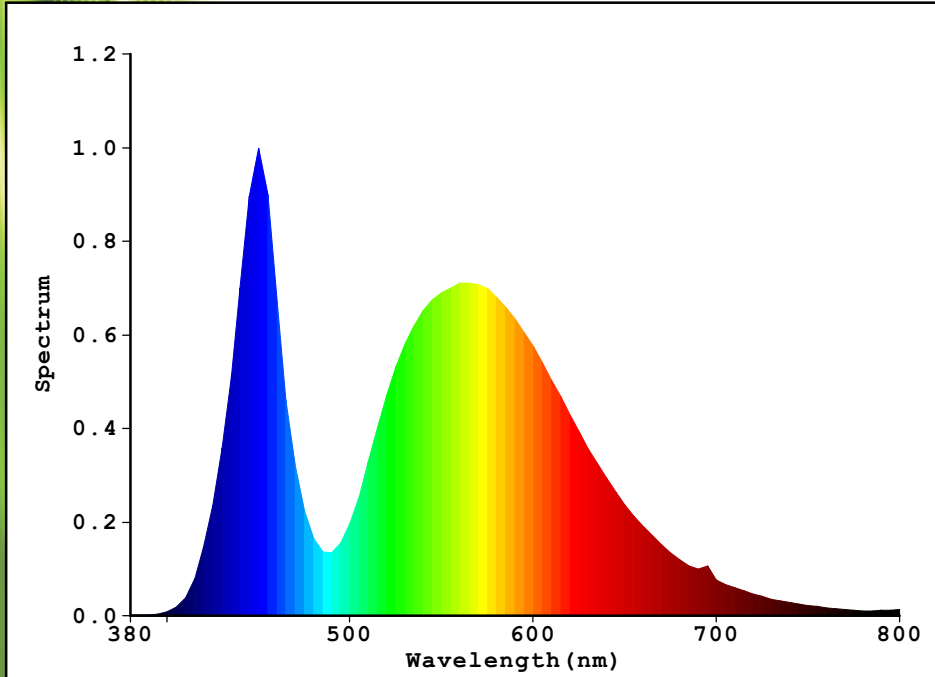

### Dimensions:

# 50W Slim LED COB Flood Light Photometric Data:

Spectrum Power Distribution Chart:

<b>Spectrum:</b>			
$\lambda$ (Peak WL):	450.0 nm	I(test):	0.3912 A
$\lambda$ (Dominant WL):	561.1 nm	V(Positive):	240.4 V
$\lambda$ (Centroid WL):	552.0 nm	Power:	51.58 W
BandWidth:	29.5 nm	Power Factor (PF):	0.6546
Colour Temp(Tc):	5376 K	Luminous Flux:	4725.5 lm
Colour Coordinate (x,y):	x=0.3354 y=0.3456 (dx=0.0000; dy=0.0020)	Light Efficacy:	91.61 lm/w
Colour Coordinate (u',v'):	u'=0.2072 v'=0.4803 (duv=9.98e-04)	Render Index (Ra):	80.2
Colour Purity:	4.3%	R1 =77	R2 =85 R3 =89 R4 =80 R5 =78
Light Power(Fe):	13.146 W	R6 =75	R7 =90 R8 =66 R9 =-24 R10 =49
RGB Ratio:	R=14.6% G=82.2% B=3.2%	R11 =74	R12 =51 R13 =78 R14 =98 R15 =73