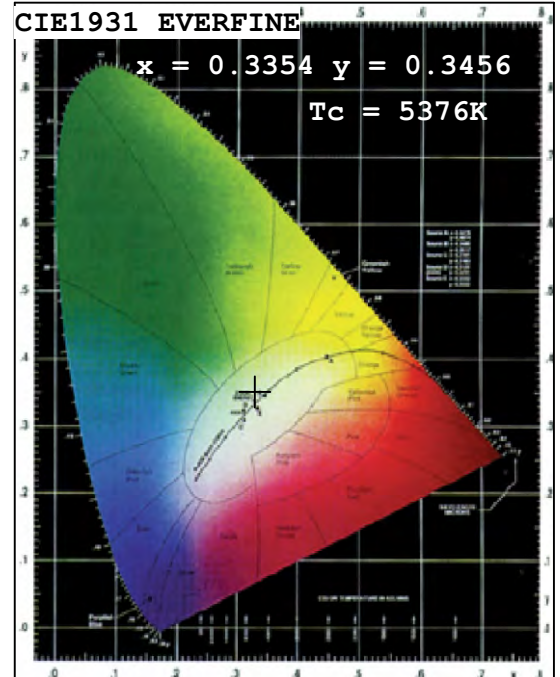

### Dimensions:

# 50W Slim LED COB Flood Light Photometric Data:

Spectrum Power Distribution Chart:

<b>Spectrum:</b>			
$\lambda$ (Peak WL):	450.0 nm	I(test):	0.3912 A
$\lambda$ (Dominant WL):	561.1 nm	V(Positive):	240.4 V
$\lambda$ (Centroid WL):	552.0 nm	Power:	51.58 W
BandWidth:	29.5 nm	Power Factor (PF):	0.6546
Colour Temp(Tc):	5376 K	Luminous Flux:	4725.5 lm
Colour Coordinate (x,y):	x=0.3354 y=0.3456 (dx=0.0000; dy=0.0020)	Light Efficacy:	91.61 lm/w
Colour Coordinate (u',v'):	u'=0.2072 v'=0.4803 (duv=9.98e-04)	Render Index (Ra):	80.2
Colour Purity:	4.3%	R1 =77	R2 =85 R3 =89 R4 =80 R5 =78
Light Power(Fe):	13.146 W	R6 =75	R7 =90 R8 =66 R9 =-24 R10 =49
RGB Ratio:	R=14.6% G=82.2% B=3.2%	R11 =74	R12 =51 R13 =78 R14 =98 R15 =73