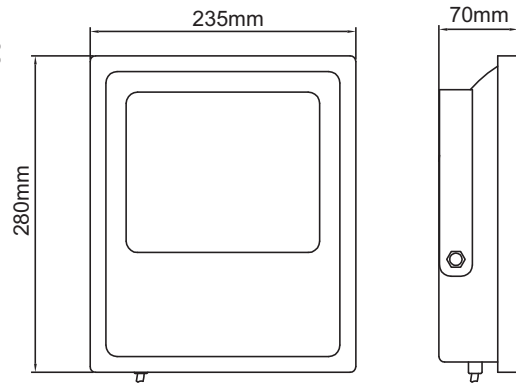

- Voltage Range: 220-240VAC
- Nom. Watts: 50w
- Lumens: 4720 lumens
- Beam Angle: 120°
- IP Rating: IP65
- Warranty: 3 Year
- Optional PVC Inground Garden Spike 1 per Fitting
- Shatter Resistant Tempered Glass
- Die Cast Aluminium Casing
- Not Dimmable
- Adjustable Bracket

### Dimensions: