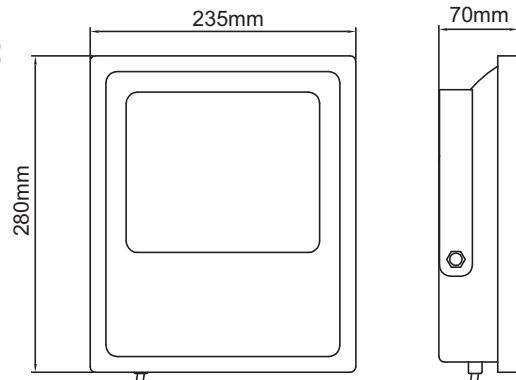

- Voltage Range: 110-240VAC
- Nom. Watts: 50w
- Lumens: 4720 lumens
- Beam Angle: 120°
- IP Rating: IP65
- Warranty: 3 Year
- Optional PVC Inground Garden Spike 1 per Fitting
- Shatter Resistant Tempered Glass
- Die Cast Aluminium Casing
- Not Dimmable
- Adjustable Bracket

### Dimensions: