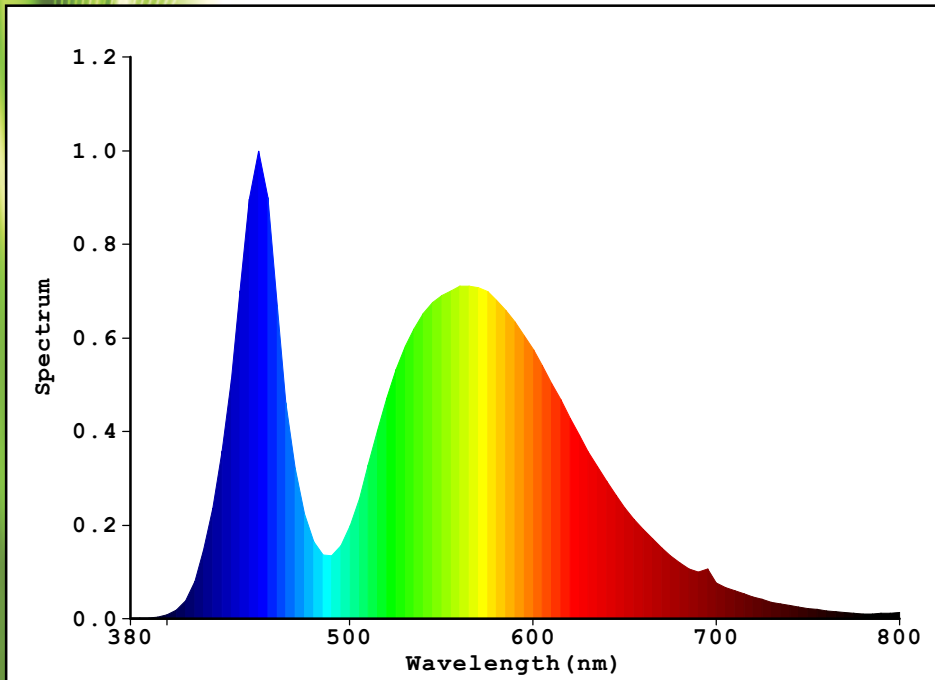

### Dimensions:

# 50W Slim LED COB Flood Light Photometric Data:

Spectrum Power Distribution Chart:

<b>Spectrum:</b>		
$\lambda$ (Peak WL):	450.0 nm	I(test): 0.3912 A
$\lambda$ (Dominant WL):	561.1 nm	V(Positive): 240.4 V
$\lambda$ (Centroid WL):	552.0 nm	Power: 51.58 W
BandWidth:	29.5 nm	Power Factor (PF): 0.6546
Colour Temp(Tc):	5376 K	Luminous Flux: 4725.5 lm
Colour Coordinate (x,y):	x=0.3354 y=0.3456 (dx=0.0000; dy=0.0020)	Light Efficacy: 91.61 lm/w
Colour Coordinate (u',v'):	u'=0.2072 v'=0.4803 (duv=9.98e-04)	Render Index (Ra): 80.2
Colour Purity:	4.3%	R1 =77 R2 =85 R3 =89 R4 =80 R5 =78
Light Power(Fe):	13.146 W	R6 =75 R7 =90 R8 =66 R9 =-24 R10 =49
RGB Ratio:	R=14.6% G=82.2% B=3.2%	R11 =74 R12 =51 R13 =78 R14 =98 R15 =73