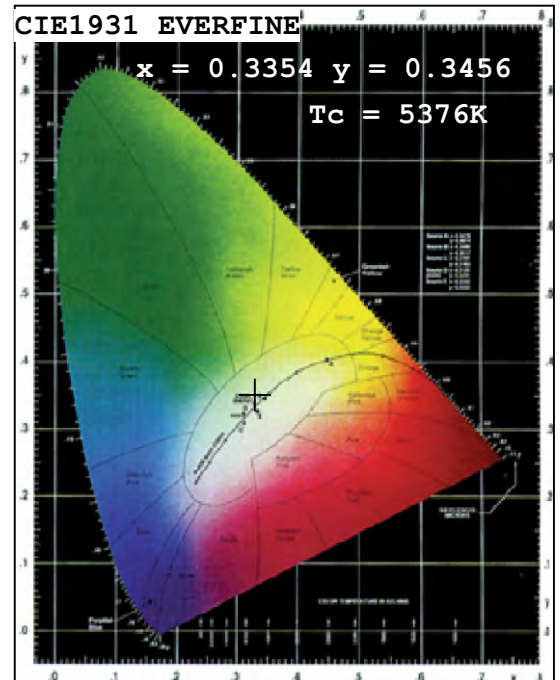

### Dimensions:

# 50W Slim LED COB Flood Light Photometric Data:

Spectrum Power Distribution Chart:

<b>Spectrum:</b>		
$\lambda$ (Peak WL):	450.0 nm	I(test): 0.3912 A
$\lambda$ (Dominant WL):	561.1 nm	V(Positive): 240.4 V
$\lambda$ (Centroid WL):	552.0 nm	Power: 51.58 W
BandWidth:	29.5 nm	Power Factor (PF): 0.6546
Colour Temp(Tc):	5376 K	Luminous Flux: 4725.5 lm
Colour Coordinate (x,y):	x=0.3354 y=0.3456 (dx=0.0000; dy=0.0020)	Light Efficacy: 91.61 lm/w
Colour Coordinate (u',v'):	u'=0.2072 v'=0.4803 (duv=9.98e-04)	Render Index (Ra): 80.2
Colour Purity:	4.3%	R1 =77 R2 =85 R3 =89 R4 =80 R5 =78
Light Power(Fe):	13.146 W	R6 =75 R7 =90 R8 =66 R9 =-24 R10 =49
RGB Ratio:	R=14.6% G=82.2% B=3.2%	R11 =74 R12 =51 R13 =78 R14 =98 R15 =73