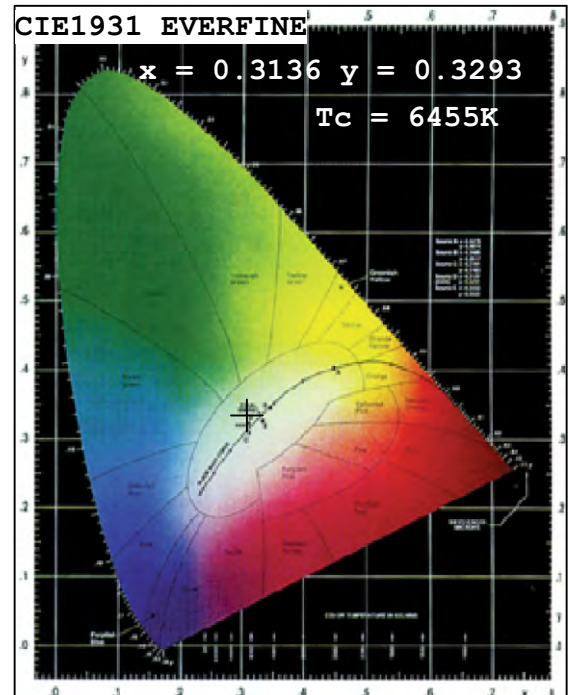

These high performance LED's are of outstanding performance and quality and not to be confused with cheaper budget leds on sale!

IP65

**5770
lumens**

70W Slim LED COB Flood Light Photometric Data:

Spectrum Power Distribution Chart:

Spectrum:			
λ (Peak WL):	450.0 nm	I(test):	0.4800 A
λ (Dominant WL):	489.1 nm	V(Positive):	240.4 V
λ (Centroid WL):	542.0 nm	Power:	72.43 W
BandWidth:	32.9 nm	Power Factor (PF):	0.6710
Colour Temp(Tc):	6455 K	Luminous Flux:	5769.94 lm
Colour Coordinate (x,y):	x=0.3136 y=0.3293 (dx=-0.0007; dy=0.0049)	Light Efficacy:	79.66 lm/w
Colour Coordinate (u',v'):	u'=0.1983 v'=0.4686 (duv=2.87e-03)	Render Index (Ra):	81.0
Colour Purity:	7.0%	R1 =79	R2 =84 R3 =85 R4 =82 R5 =80
Light Power(Fe):	16.683 W	R6 =75	R7 =91 R8 =71 R9 =-18 R10 =46
RGB Ratio:	R=13.2% G=83.2% B=3.6%	R11 =79	R12 =52 R13 =79 R14 =96 R15 =75