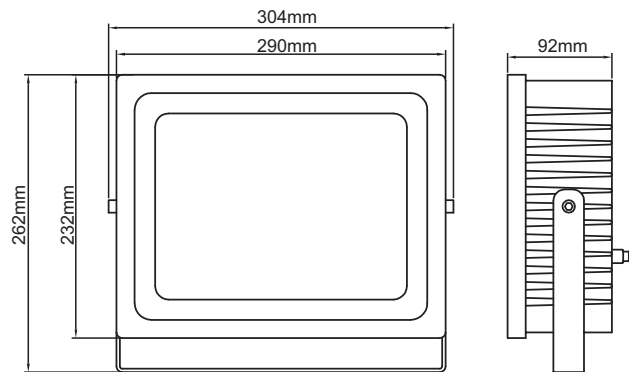

Dimensions:

Available colours:

Product Code	Description
LTFB70A	LED Flood Light 70W Amber
LTFB70B	LED Flood Light 70W Blue
LTFB70G	LED Flood Light 70W Green
LTFB70R	LED Flood Light 70W Red
LTFB70WW	LED Flood Light 70W Warm White
LTFB70CW	LED Flood Light 70W Cool White
LTFB70CC	LED Flood Light 70W Colour Changing

These high performance LED's are of outstanding performance and quality and not to be confused with cheaper budget leds on sale!