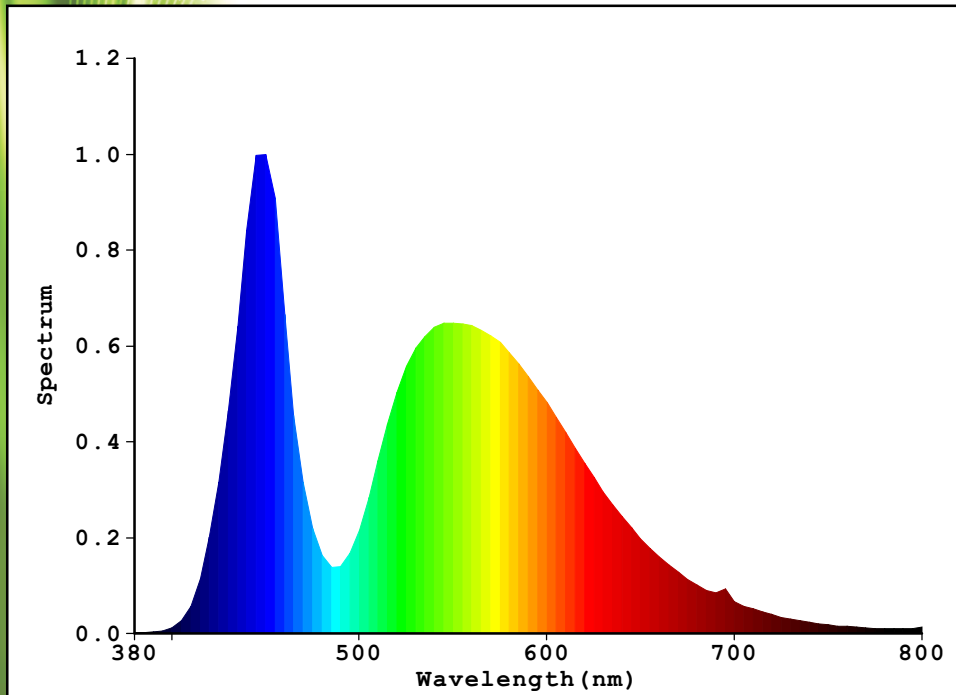

These high performance LED's are of outstanding performance and quality and not to be confused with cheaper budget leds on sale!

IP65

**5770
lumens**

70W Slim LED COB Flood Light Photometric Data:

Spectrum Power Distribution Chart:

Spectrum:			
λ (Peak WL):	450.0 nm	I(test):	0.4800 A
λ (Dominant WL):	489.1 nm	V(Positive):	240.4 V
λ (Centroid WL):	542.0 nm	Power:	72.43 W
BandWidth:	32.9 nm	Power Factor (PF):	0.6710
Colour Temp(Tc):	6455 K	Luminous Flux:	5769.94 lm
Colour Coordinate (x,y):	x=0.3136 y=0.3293 (dx=-0.0007; dy=0.0049)	Light Efficacy:	79.66 lm/w
Colour Coordinate (u',v'):	u'=0.1983 v'=0.4686 (duv=2.87e-03)	Render Index (Ra):	81.0
Colour Purity:	7.0%	R1 =79	R2 =84 R3 =85 R4 =82 R5 =80
Light Power(Fe):	16.683 W	R6 =75	R7 =91 R8 =71 R9 =-18 R10 =46
RGB Ratio:	R=13.2% G=83.2% B=3.6%	R11 =79	R12 =52 R13 =79 R14 =96 R15 =75