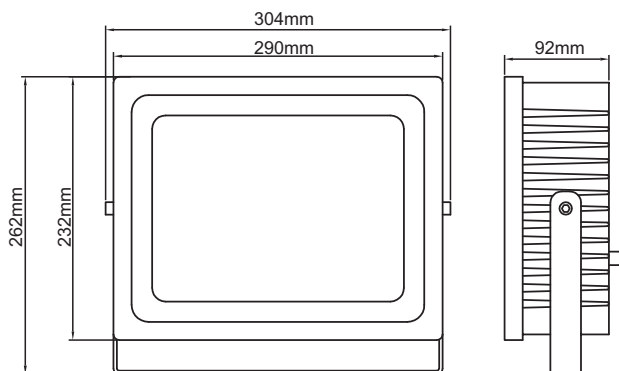

- Voltage Range: 110-240VAC
- Nom. Watts: 70w
- Lumens: 5770 lumens
- Beam Angle: 120°
- IP Rating: IP65
- Warranty: 3 Year
- Optional PVC Inground Garden Spike 1 per Fitting
- Shatter Resistant Tempered Glass
- Die Cast Aluminium Casing
- Not Dimmable
- Adjustable Bracket

#### Dimensions: