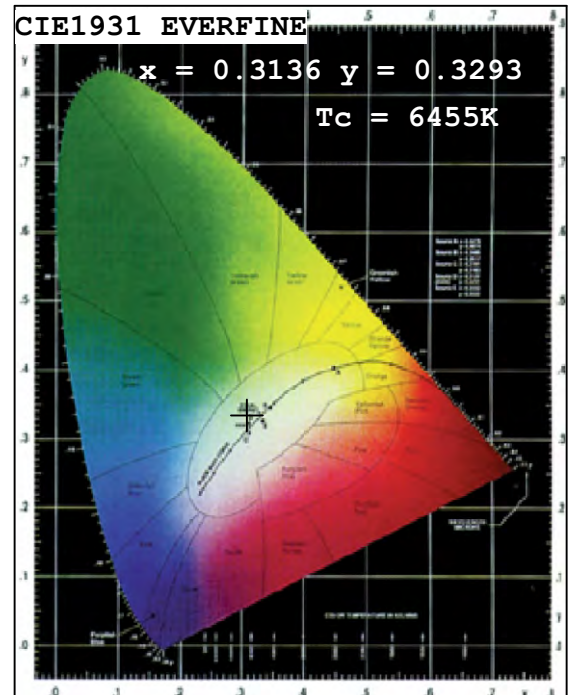

#### Dimensions:

# 70W Slim LED COB Flood Light Photometric Data:

Spectrum Power Distribution Chart:

<b>Spectrum:</b>			
$\lambda$ (Peak WL):	450.0 nm	I(test):	0.4800 A
$\lambda$ (Dominant WL):	489.1 nm	V(Positive):	240.4 V
$\lambda$ (Centroid WL):	542.0 nm	Power:	72.43 W
BandWidth:	32.9 nm	Power Factor (PF):	0.6710
Colour Temp(Tc):	6455 K	Luminous Flux:	5769.94 lm
Colour Coordinate (x,y):	x=0.3136 y=0.3293 (dx=-0.0007; dy=0.0049)	Light Efficacy:	79.66 lm/w
Colour Coordinate (u',v'):	u'=0.1983 v'=0.4686 (duv=2.87e-03)	Render Index (Ra):	81.0
Colour Purity:	7.0%	R1 =79	R2 =84 R3 =85 R4 =82 R5 =80
Light Power(Fe):	16.683 W	R6 =75	R7 =91 R8 =71 R9 =-18 R10 =46
RGB Ratio:	R=13.2% G=83.2% B=3.6%	R11 =79	R12 =52 R13 =79 R14 =96 R15 =75