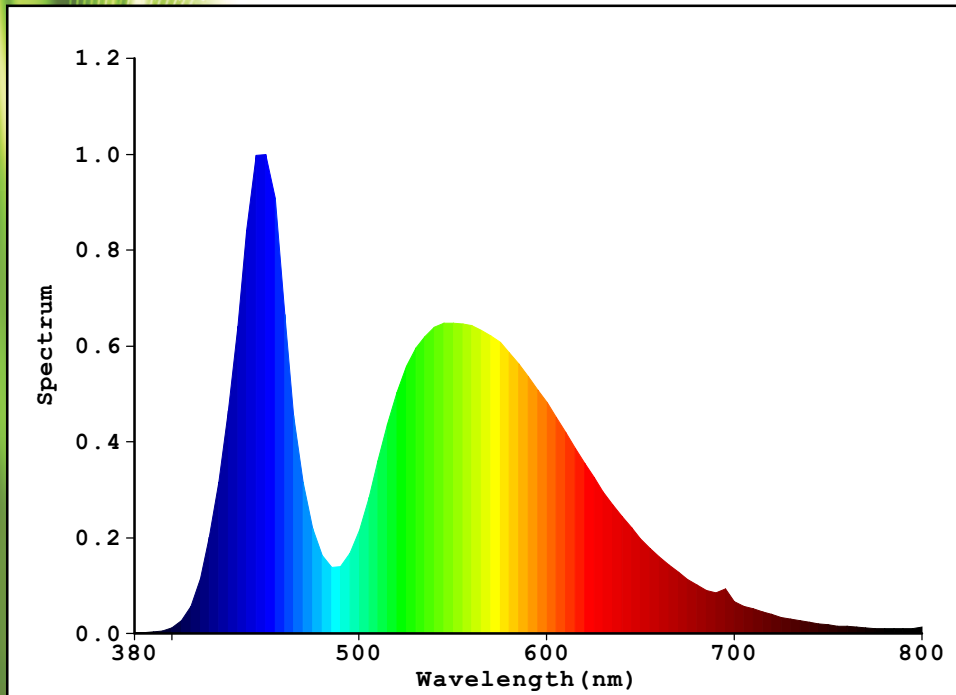

#### Dimensions:

# 70W Slim LED COB Flood Light Photometric Data:

Spectrum Power Distribution Chart:

<b>Spectrum:</b>			
$\lambda$ (Peak WL):	450.0 nm	I(test):	0.4800 A
$\lambda$ (Dominant WL):	489.1 nm	V(Positive):	240.4 V
$\lambda$ (Centroid WL):	542.0 nm	Power:	72.43 W
BandWidth:	32.9 nm	Power Factor (PF):	0.6710
Colour Temp(Tc):	6455 K	Luminous Flux:	5769.94 lm
Colour Coordinate (x,y):	x=0.3136 y=0.3293 (dx=-0.0007; dy=0.0049)	Light Efficacy:	79.66 lm/w
Colour Coordinate (u',v'):	u'=0.1983 v'=0.4686 (duv=2.87e-03)	Render Index (Ra):	81.0
Colour Purity:	7.0%	R1 =79	R2 =84 R3 =85 R4 =82 R5 =80
Light Power(Fe):	16.683 W	R6 =75	R7 =91 R8 =71 R9 =-18 R10 =46
RGB Ratio:	R=13.2% G=83.2% B=3.6%	R11 =79	R12 =52 R13 =79 R14 =96 R15 =75