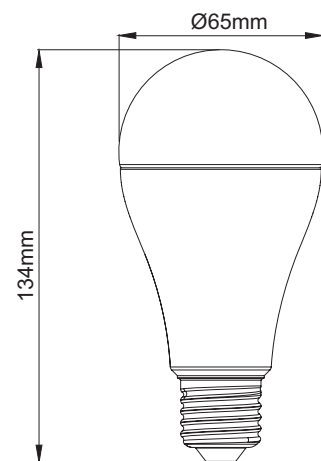

Dimensions:

- Diameter: Ø65mm
- Length: 134mm

Direct replacement for A65 GLS lams
GREATER LIGHT OUTPUT THAN
EQUIVALENT 150W INCANDESCENT LAMP

Lamp Base:

BC (B22)

ES (E27)

up to
85%
energy
saving

CRI (Ra)
>80