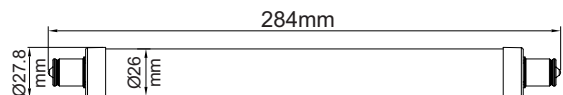

Available covers:

• CLEAR

• OPAL

Dimensions:

LT SL221

LT SL284

These high performance LED's are of outstanding performance and quality and not to be confused with cheaper budget leds on sale!