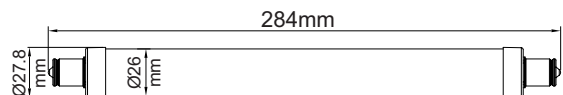

Available covers:

• CLEAR

• OPAL

Dimensions:

LT SL221

LT SL284

These high performance LED's are of outstanding performance and quality and not to be confused with cheaper budget leds on sale!