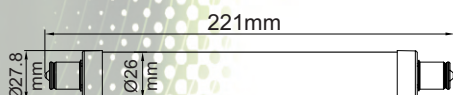

Available covers:

• CLEAR

• OPAL

Dimensions:

LT SL221

LT SL284

These high performance LED's are of outstanding performance and quality and not to be confused with cheaper budget leds on sale!