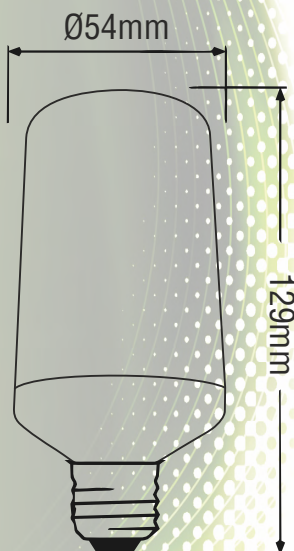

LED LITE™

Energy Saving LED

LTFLG

6.5W LED

NEW patented design LED Flame lamp appears like a real torch - the LEDs flicker giving the lamp a dynamic flame effect. NEW added function that automatically changes between upward and downward flame direction.

Applications include: Gardens, Porch Lighting, Clubs, Pubs, Retail spaces, events etc.

Specifications & Features:

- Voltage Range: 100-260V
- Lumen Output: 160± lm
- Output Power:
 - Permanent ON - 6.5W
 - Breathing Mode - 0-6.5W
 - Flame Mode - 3.5W
- Colour Temp.: ±1600K
- LED Type: SMD 2835
- LED Quantity: 96pcs.
- CRI > 65
- IP Rating: IP20
- Dynamic flame effect
- Gravity induction - automatic Downward & Upward flame direction
- 3 Working Modes:
 - Permanent ON
 - Fading Mode (Breathe)
 - Flame Mode
- Weight: 90g
- Warranty: 2 Years
- Not Dimmable
- Lampholder: E27 / B22

Dimensions(mm):

3 Working Modes

controlled by ON/OFF switch