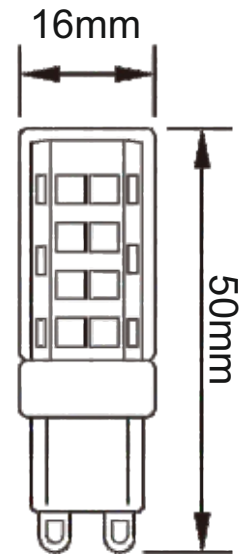

LTG93DWW

G9 3.2W LED Dimmable Capsule Lamp

Efficient 3.2W LED capsule lamp providing a warm white glow at 320 lumens. Dimmable for flexible lighting control, ideal for ambient and decorative applications. Long lifespan with reduced energy consumption.

Features & Benefits:

- 3.2W LED
- 320lm output
- Warm White 3000K
- Dimmable with compatible dimmers
- Energy-efficient halogen replacement
- Compact capsule design

Dimensions:

Technical Specifications:

Input Voltage:	220-240 V/AC
Power:	3.2W
CCT:	3000K
Light Output:	320lm
Dimmable:	With compatible dimmers