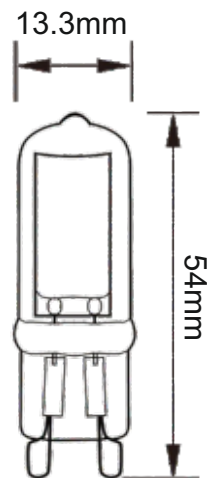

LTG9C4WW

G9 4.2W COB LED Capsule Lamp

High-output G9 LED capsule lamp providing warm white 3000K illumination with 450 lumens. Using advanced COB LED technology, it offers bright, even light while maintaining low energy consumption. Suitable for a wide range of compact light fittings.

Features & Benefits:

- 4.2W COB LED
- 450lm output
- Warm White 3000K
- Non-dimmable
- Energy-efficient halogen replacement
- G9 capsule base

Dimensions:

Technical Specifications:

Input Voltage:	220-240 V/AC
Power:	4.2W
CCT:	3000K
Light Output:	450lm
Dimmable:	Non-dimmable