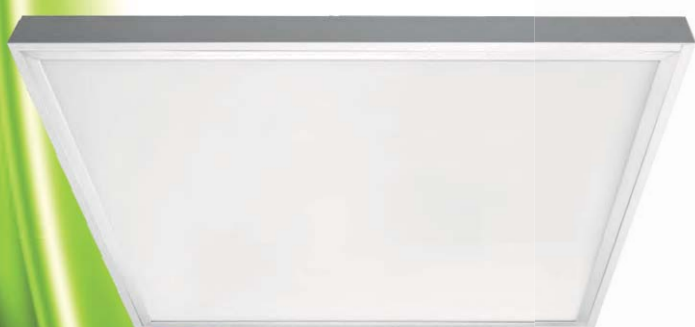

## Energy Saving LED

### Surface Mounted Frame for Slim Panel Lights

Product Code	LTSPSF / LTSPSF2
Material	Stainless Steel
Colour	White
For use with:	60 x 60 cm Slim Panel Lights

- Surface mounted frame for Panel Lights, used to fix the panel light in the ceiling or on the wall.
- 1 side magnetic for easy installation
- Slim and Standard models available
- Surface mounted panel light suitable for office, meeting rooms, shopping malls, showrooms, hospitals, airports, galleries, cinemas, restaurants, garages etc.