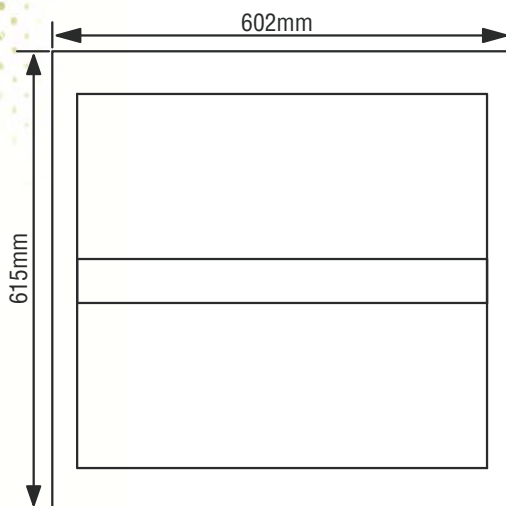

### Surface Mounted Frame for Slim Panel Lights

Product Code	LTSPSF / LTSPSF2
Material	Stainless Steel
Colour	White
For use with:	60 x 60 cm Slim Panel Lights

- Surface mounted frame for Panel Lights, used to fix the panel light in the ceiling or on the wall.
- 1 side magnetic for easy installation
- Slim and Standard models available
- Surface mounted panel light suitable for office, meeting rooms, shopping malls, showrooms, hospitals, airports, galleries, cinemas, restaurants, garages etc.

#### Dimensions:

**Standard**  
LTSPSF

**Slim**  
LTSPSF2