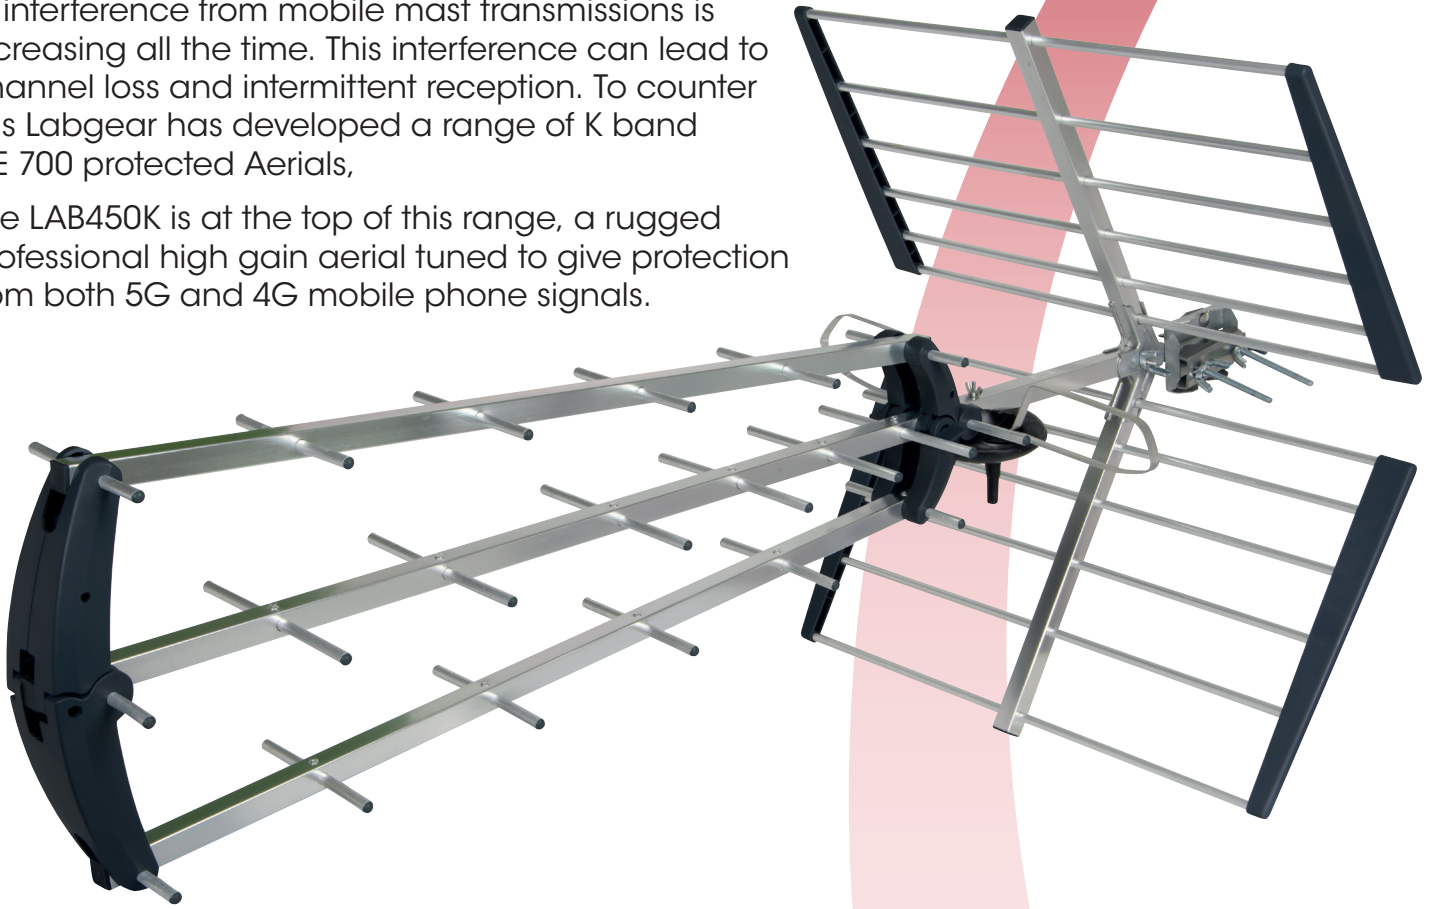

With the rollout of 5G mobile in the UK the chances of interference from mobile mast transmissions is increasing all the time. This interference can lead to channel loss and intermittent reception. To counter this Labgear has developed a range of K band LTE 700 protected Aerials,

The LAB450K is at the top of this range, a rugged professional high gain aerial tuned to give protection from both 5G and 4G mobile phone signals.

- Tuned for reception of Group K TV signals Ch 21 - 48, 470 - 694MHz
- Receives all locally available terrestrial 4K & HD TV signals in medium, weak and fringe signal areas
- Rugged easy to assemble tri-boom design with screw-on dipole and tilting mast clamp
- Suitable for outdoor or loft installation
- F type connector for secure and easy connection
- Tri-boom folding mechanism saves space before installation and locks securely in position when assembled.

### Box Contents:

- 1x Tri-Boom aerial
- 1x F Connector
- 1x Rubber weather boot
- 1x Adjustable mast clamp
- 1x Installation instructions

### Specifications

TV Channels	21-48
Forward Gain dBi	13.5
Frequency Range MHz	470-694
Front/Back Ratio dB	>16
Beam Width +/-deg.	H32°/V40°
Connector	F-Type
Length	1100mm
Width	600mm