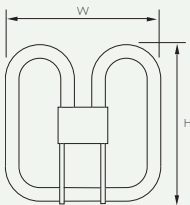

Energy efficient compact fluorescent lamp widely used with slim profile decorative and tough exterior luminaires.

- 10000 hour life
- White or Warm White
- 2 and 4 pin
- Internally fused for safety

Order Code	Watts (W)	Cap	Colour Appearance	Colour Temp (°K)	Colour Rendering Index/Group	Initial Lumens	Average Rated Life (hrs)	W (mm)	H (mm)	Order Qty
CLC16WW2PIN	16	GR8 2 pin	Warm White	2700	82/1B	1050	10000	135	135	20
CLC16W2PIN	16	GR8 2 pin	White	3500	82/1B	1050	10000	135	135	20
CLC16WW4PIN	16	GR10q 4 pin	Warm White	2700	82/1B	1050	10000	135	135	20
CLC16W4PIN	16	GR10q 4 pin	White	3500	82/1B	1050	10000	135	135	20
CLC28WW2PIN	28	GR8 2 pin	Warm White	2700	82/1B	2050	10000	195	200	20
CLC28W2PIN	28	GR8 2 pin	White	3500	82/1B	2050	10000	195	200	20
CLC28WW4PIN	28	GR10q 4 pin	Warm White	2700	82/1B	2050	10000	195	200	20
CLC28W4PIN	28	GR10q 4 pin	White	3500	82/1B	2050	10000	195	200	20
CLC38WW4PIN	38	GR10q 4 pin	Warm White	2700	82/1B	2850	10000	195	200	20
CLC38W4PIN	38	GR10q 4 pin	White	3500	82/1B	2850	10000	195	200	20

DIMENSIONS

GR8 2 pin cap

GR10 4 pin cap