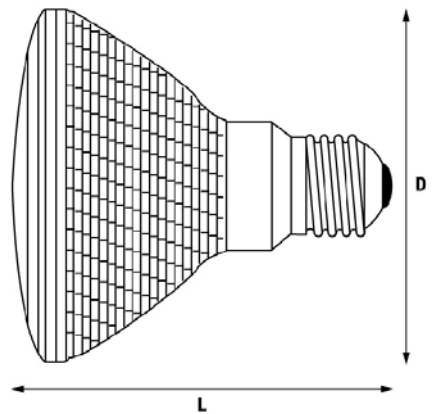

Line Drawing

Lamp Cap

E27/ES