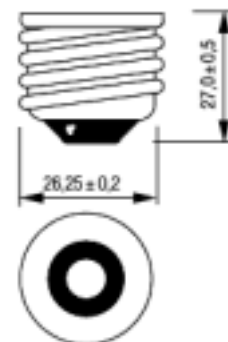

Product Image

Product Attributes

Item description	Hi-Spot 120 100W/FL30°
Ordering Code	0021147
EAN code	5410288211473
Packing Quantity	15
Wattage (W)	100
Voltage (V)	240
Cap	E27
Max. Over. Length (mm)	136
Diameter (mm)	124
Colour Temp (K)	2900
Beam angle(°)	30
Peak intensity (CD)	3500
Average life (hours)	3000

Line Drawing

Lamp Cap

E27/ES

UV Stop

Illuminance Diagram

Hi-Spot 120 - 100W/30°