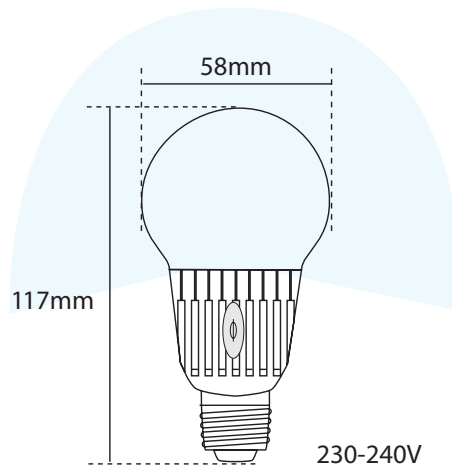

7W LED GLS DUSK TILL DAWN

Features:

- Includes dusk till dawn sensor which enables the lamp to automatically turn on when in a dark environment and to turn off when in a light environment
- Ideal for outdoor lighting
- Available in 3000k and 4000k offering a choice of warm incandescent style glow or clean bright white
- Attractive aesthetics perfectly compliment a vast range of indoor and outdoor lighting
- 50,000 Hour average lamp life (25 times longer than a standard incandescent GLS lamp)
- High quality Epistar chip
- 2 Year guarantee

PRODUCT CODE	INL-21523	INL-21524	INL-22633	INL-22634
LAMP BASE	E27	E27	B22	B22
LUMEN	420	420	420	420
WATTS	7W	7W	7W	7W
HOURS	50,000	50,000	50,000	50,000
COLOUR TEMP	4000K	3000K	4000K	3000K
ON/OFF LIFE	10,000X	10,000X	10,000X	10,000X
MERCURY	None	None	None	None
BEAM ANGLE	320°	320°	320°	320°
DIMMABLE	No	No	No	No
SENSOR	Dusk Till Dawn	Dusk Till Dawn	Dusk Till Dawn	Dusk Till Dawn