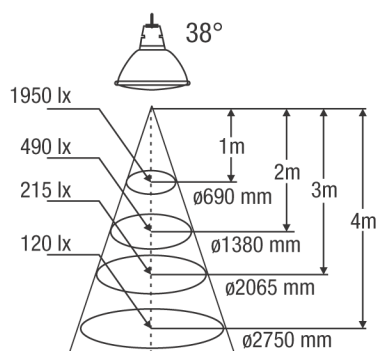

Product Image

Line Drawing

Product Attributes

Item description	Coolfit 35W/12V 38°
Ordering Code	0022517
EAN code	5410288225173
Packing Quantity	100
Wattage (W)	35
Voltage (V)	12
Cap	GX/GU5.3
Max. Over. Length (mm)	49
Diameter (mm)	51
Average life (hours)	5000
Colour Temp (K)	3000
Beam angle(°)	38
Peak intensity (CD)	1200

UV Stop

UV STOP

Illuminance Diagram

Coolfit - 35W/38°

Lamp Cap