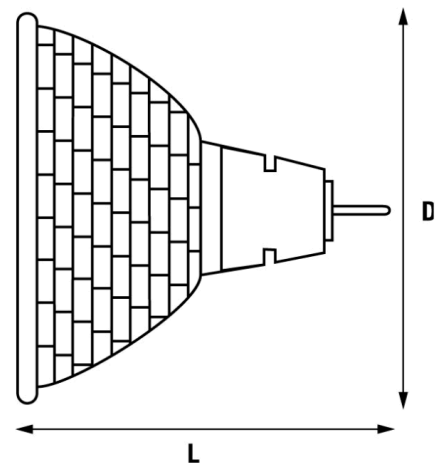

Features

- Heat and light are dissipated forward away from the back of the lamp
- Sealed flat front lens protects capsule and reflector from dust, and offers extra safety
- Wear resistant aluminium reflector for constant light output and colour temperature throughout lamp life
- Dimmable using a suitable dimmer for operation with a transformer
- Constant colour and light output throughout lamp life
- Excellent colour rendering
- Easily recognisable by blue cement in lamp cap
- The use of UV-Stop materials dramatically reduces UV emissions
- Average rated life: 5000 hours

Product Image

Line Drawing

Product Attributes

Item description	Coolfit 35W/12V 38°
Ordering Code	0022517
EAN code	5410288225173
Packing Quantity	100
Wattage (W)	35
Voltage (V)	12
Cap	GX/GU5.3
Max. Over. Length (mm)	49
Diameter (mm)	51
Average life (hours)	5000
Colour Temp (K)	3000
Beam angle(°)	38
Peak intensity (CD)	1200